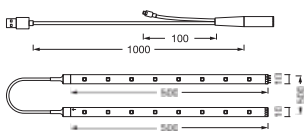

Product benefits

- Easy and quick installation

Product features

- RGB color control
- Flexible, bendable LED strips

TECHNICAL DATA

Electrical data

Nominal wattage	4.00 W
Nominal voltage	5 V
Nominal current	800.000 mA
Power factor λ	1.00
Protection class	III
Operating mode	Mains voltage

Photometrical data

Light color (designation)	Red / Green / Blue
Photobiological safety group acc. to EN62778	RG1
Beam angle	120 °

Dimensions & Weight

Length	1500.00 mm
Width	10.00 mm
Height	3.00 mm
Product weight	90.00 g
Cable length	1000 mm