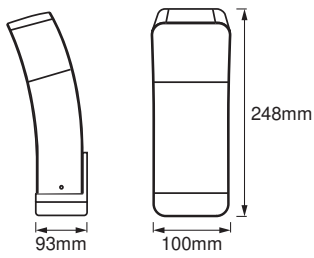

Photometrical data

Luminous flux	550 lm
Total luminous flux of contained light sources	850 lm
Luminous efficacy	58 lm/W
Color temperature	3000 K
Light color (designation)	RGBW
Color rendering index Ra	≥80
Standard deviation of color matching	< 6 sdc _m
Photobiological safety group acc. to EN62778	RG0
Photobiological safety group acc. to EN62471	RG0
Beam angle	260.00 °

Dimensions & Weight

Length	93.00 mm
Width	100.00 mm
Height	248.00 mm
Product weight	950.00 g

SMART OUTD WIFI CURVE WALL
RGBW

Materials & Colors

Product color	Dark gray
Housing color	Dark gray
Body material	Aluminum
Cover material	Polycarbonate (PC)
Glow Wire Test according to IEC 60695-2-12	650 °C