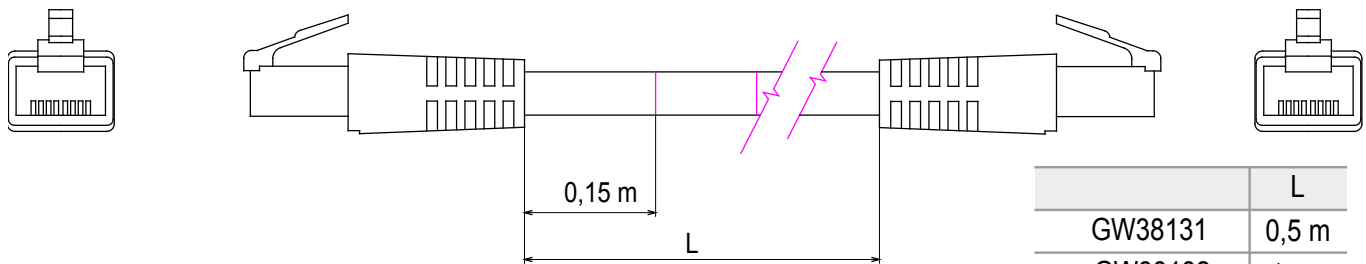

Product Data Sheet

GW38131

DATA CENTER range

Complete system for the connection and distribution of LAN networks in residential and tertiary areas. The range includes fibre optic solutions, wall panels, floor cabinets and copper wiring products. To wire copper networks, Data Center offers RJ45 connectors and HDMI and USB couplers suitable for Gewiss civil series, permutation cords and UTP and FTP cables, offering installation flexibility and ease of wiring.

Category	Patch-cord	Description	RJ45 - RJ45
Use category	6	Cables type	UTP 24 AWG
System	UTP	Cable length	1 m
Colour	Grey	Electrocod	2972

DIMENSIONAL

	L
GW38131	0,5 m
GW38132	1 m
GW38133	2 m

STANDARDS/APPROVALS