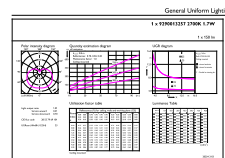

Photometric data

Light Distribution Diagram - Corepro LED T25 ND 1.7-15W E14 827

General uniform lighting - Corepro LED T25 ND 1.7-15W E14 827