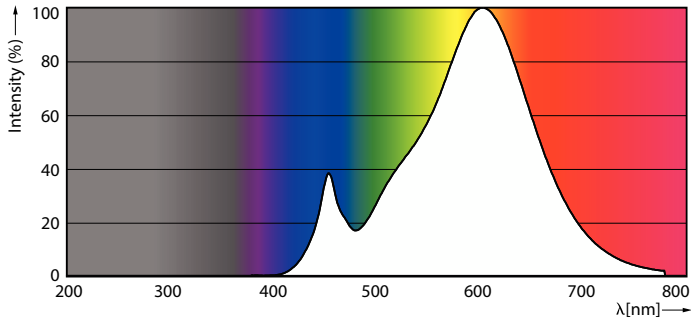

CorePro Plastic LED Specialties

Photometric data

Spectral Power Distribution Colour - Corepro LED T25 ND 1.7-15W E14 827