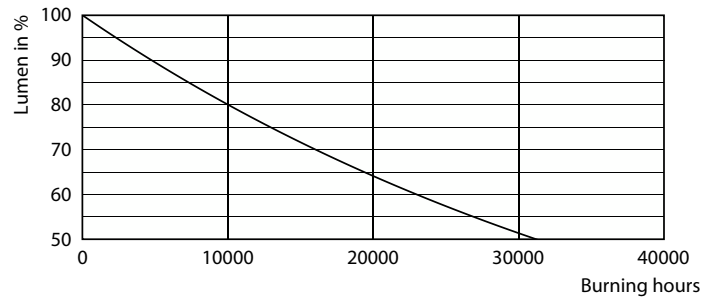

Lumen Maintenance Diagram - Corepro LED T25 ND 1.7-15W E14 827