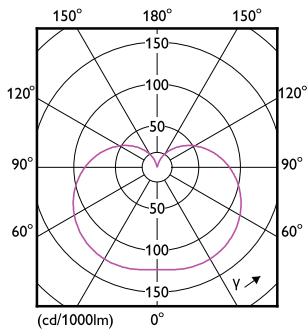

Photometric data

Light Distribution Diagram - Corepro LED T25 ND 1.7-15W E14 827

General uniform lighting - Corepro LED T25 ND 1.7-15W E14 827