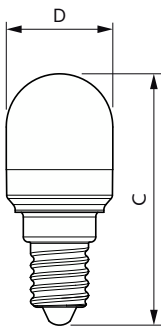

## Dimensional drawing

Product	D	C
Corepro LED T25 ND 1.7-15W E14 827	25 mm	59 mm