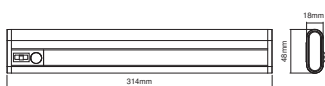

### Dimensions & Weight

Length	314.00 mm
Width	48.00 mm
Height	18.00 mm
Product weight	368.00 g

PG Linear LED Mobile 300mm  
MiPRC