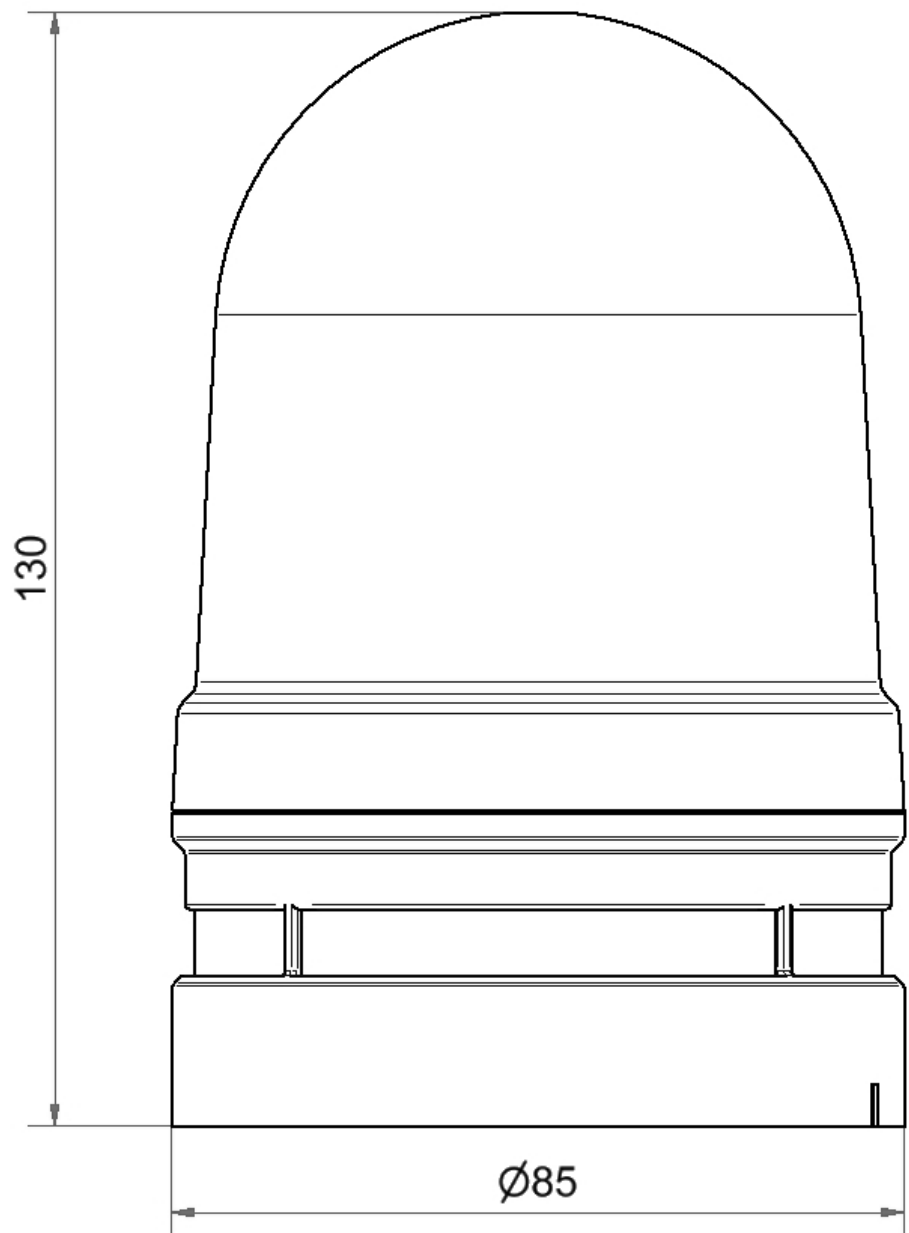

Midi / EvoSIGNAL

Midi TwinLIGHT Combi 12/24VAC/DC GN

DRAWING

For additional installation and mounting information, refer to the appropriate user guide at www.werma.com. This printed copy is for information only and is subject to alteration.