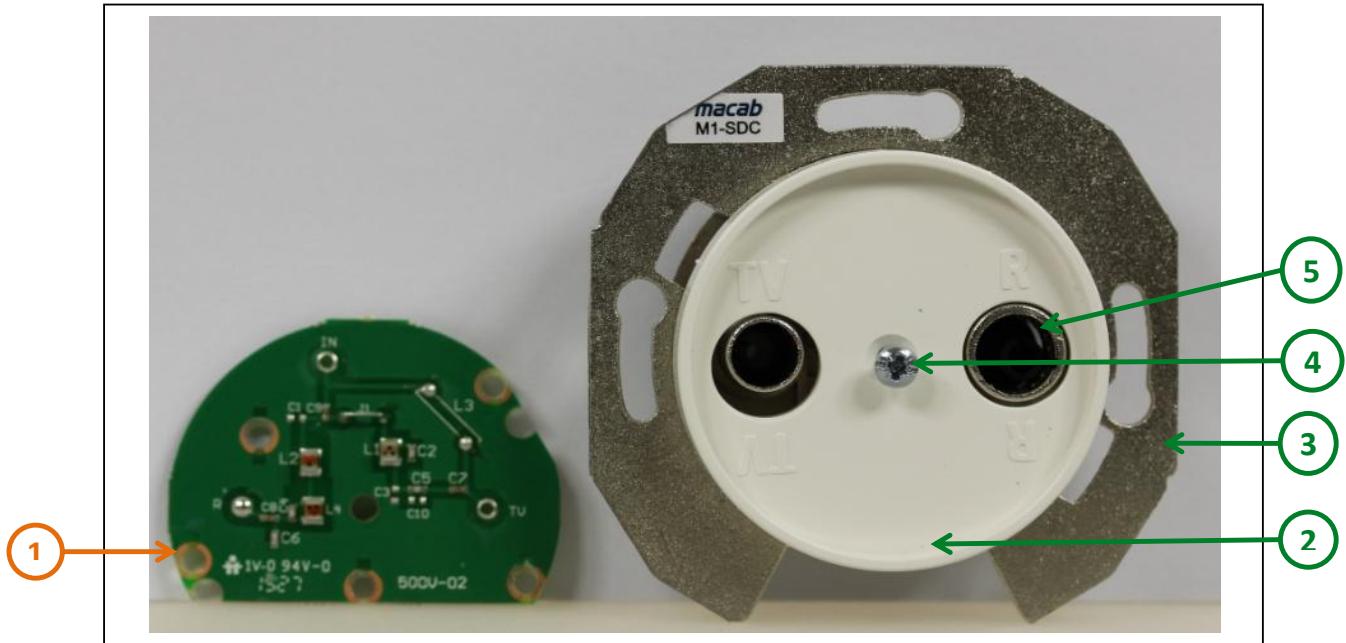

Potential disassembly risks

“Risk of electric shock due to electrical components containing energy: capacitors” .

End of Life Instructions

Recommendation	Number on drawing	Component / Material	Weight (in g)	Comment
To be depolluted	1	PCBA OF RENOVA ANTENNA	4.74	
To be dismantled	2	C-PLATTA ANTENN RENO	5.7	
To be dismantled	3	CENTRE PLATE DC0329	57	
To be dismantled	4	SCREW	0.84	
Other	5	BLACK PG0055	1.44	

Product description

Manufacturer identification	Schneider Electric Industries SAS
Brand name	Schneider Electric
Product function	Antenna outlets standard radio/TV to distribute radio and TV signals through tree networks. For flush mounting in a box c/c 60 mm or surface in surface-mounted box 35 mm and to be completed with Renova frame.
Product reference	WDE011720
Additional similar product references	WDE011720
Total representative product mass	103.9582897
Representative product dimensions	15mm x 71mm x 24mm
Date of information release	08/2016