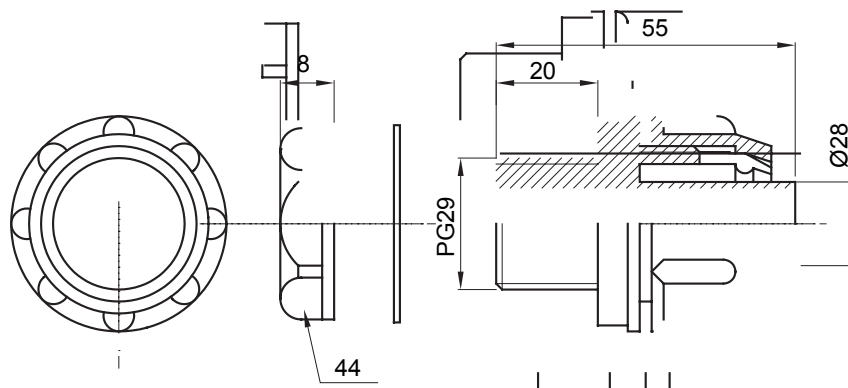

Product Data Sheet

DX56428

DF Range

Straight and revolving coupling device for sheath with IP54 protection degree.

Colour	Grey RAL 7035	IP degree	IP54
PG pitch	29	Sheath Ø (mm)	28
Type	Fixed	Electrocod	210

DIMENSIONAL

TECHNICAL SYMBOLOGY

IP

IP54

STANDARDS/APPROVALS