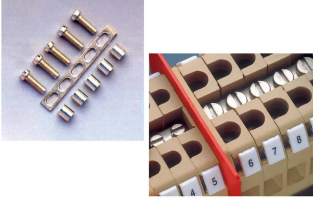

Screw and sleeves for cross-connection PMP13, CBD.6

Series	PMP-CPM
Code	CPM83
Type	CPM/83
HS code	85389099
TECHNICAL DATA	
Typology	Cross connection
Sub-typology	CPM screws and sleeves for PMP commoning bar
Colour	-
Package qty.	25
Material	Copper and brass
Correlations	CBD.6

DESCRIZIONE DEL PRODOTTO

CPM/83 Screw and sleeves for cross-connection PMP13, CBD.6