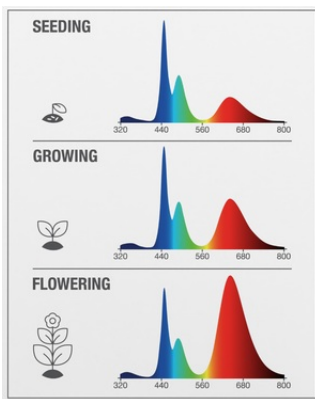

ADDITIONAL CATALOG INFORMATION

References / Links

- For further products and actual information concerning LED lamps see www.ledvance.com/ledlamps
- For Guarantee see www.ledvance.com/guarantee

DISCLAIMER

Subject to change without notice. Errors and omission excepted. Always make sure to use the most recent release.