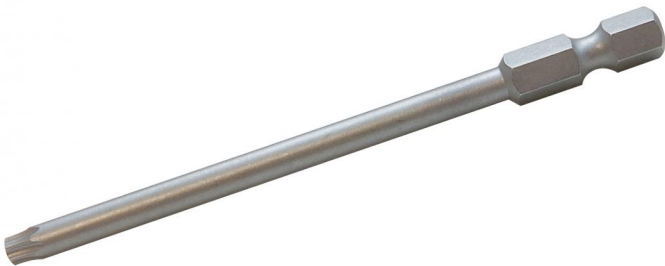

Special Bit

Bit TX20-89

Bit TX20-89

Special Bit

Productnumber: 20003301

Dimensions: 7 x 115 x 7 mm

for actuating the special cover screws

Technical Data

Dimensions

Width:	7 mm
Length:	115 mm
Height:	7 mm

Material characteristics

Industry quality:	no
-------------------	----

mechanical properties

Type of accessory:	other
--------------------	-------