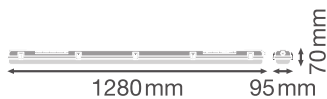

### Dimensions & Weight

Length	1280.00 mm
Width	95.00 mm
Height	70.00 mm
Product weight	899.00 g

DP HOUSING 1200 P 2XLAMP  
IP65