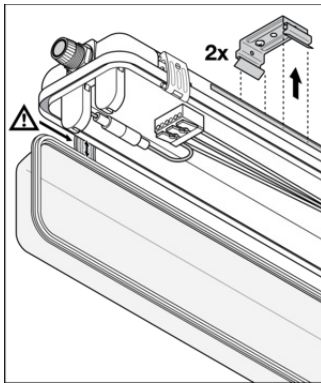

T8 FL (18W, 36W, 58W)

**G13 LED
LED TUBE EM / AC 220-240V**

	220-240 V / 50/60 Hz
DP HOUSING 600 P 1XLAMP	1x G13 LED TUBE (0.6 m)
DP HOUSING 600 P 2XLAMP	2x G13 LED TUBE (0.6 m)
DP HOUSING 1200 P 1XLAMP	1x G13 LED TUBE (1.2 m)
DP HOUSING 1200 P 2XLAMP	2x G13 LED TUBE (1.2 m)
DP HOUSING 1500 P 1XLAMP	1x G13 LED TUBE (1.5 m)
DP HOUSING 1500 P 2XLAMP	2x G13 LED TUBE (1.5 m)

References / Links

– For Guarantee see www.ledvance.com/guarantee

DISCLAIMER

Subject to change without notice. Errors and omission excepted. Always make sure to use the most recent release.