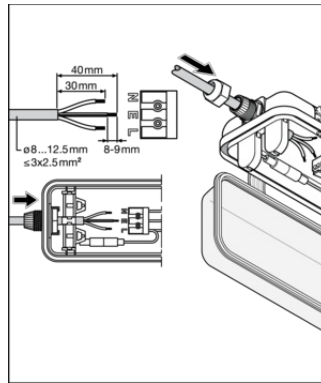

T8 FL (18W, 36W, 58W)

**G13 LED
LED TUBE EM / AC 220-240V**

	220-240 V / 50/60 Hz
DP HOUSING 600 P 1XLAMP	1x G13 LED TUBE (0.6 m)
DP HOUSING 600 P 2XLAMP	2x G13 LED TUBE (0.6 m)
DP HOUSING 1200 P 1XLAMP	1x G13 LED TUBE (1.2 m)
DP HOUSING 1200 P 2XLAMP	2x G13 LED TUBE (1.2 m)
DP HOUSING 1500 P 1XLAMP	1x G13 LED TUBE (1.5 m)
DP HOUSING 1500 P 2XLAMP	2x G13 LED TUBE (1.5 m)

References / Links

– For Guarantee see www.ledvance.com/guarantee

DISCLAIMER

Subject to change without notice. Errors and omission excepted. Always make sure to use the most recent release.