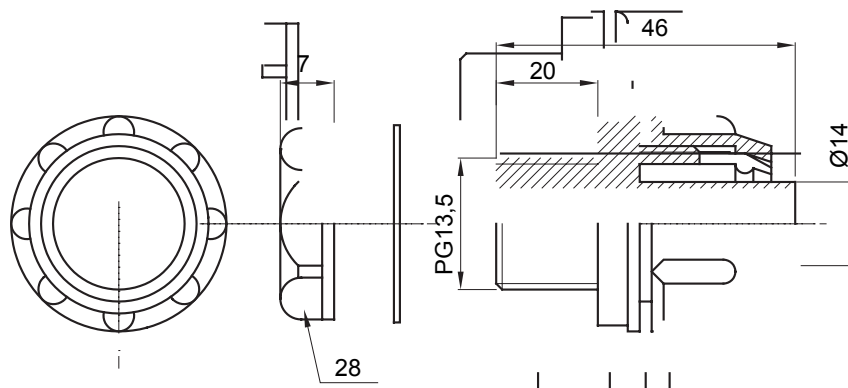

Straight and revolving coupling device for sheath with IP54 protection degree.

Colour	Grey RAL 7035	IP degree	IP54
PG pitch	13.5	Sheath Ø (mm)	14
Type	Fixed	Electrocod	210

DIMENSIONAL

TECHNICAL SYMBOLOGY