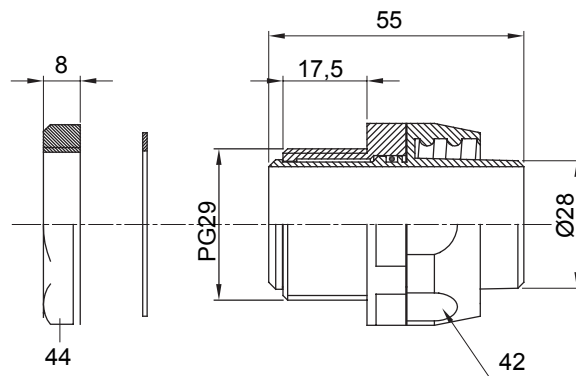

## DX54428

DF Range

Straight and revolving coupling device for sheath with IP54 protection degree.

Colour	Grey RAL 7035	IP degree	IP54
PG pitch	29	Sheath Ø (mm)	28
Type	Revolving	Electrocod	210

### DIMENSIONAL