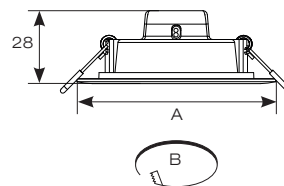

INPUT	HERTZ	TEMP	LIFETIME (HRS)	CRI	SDCM	BEAM ANGLE	CLASS	IP
220 - 240V	50Hz	-15°C to 25°C	L70 25,000	Ra 80	6	115°	2	IP20

CODE	DESCRIPTION	WATTAGE	CCT	LUMENS	LM/W	UGR	A	B	TRADE
ALODLED/75/CW		4W		410lm	103lm		90mm	75mm	£7.30
ALODLED/95/CW	Cool White	8W	4000K	810lm	101lm	30	115mm	100mm	£8.50
ALODLED/110/CW		12W		1280lm	107lm		140mm	125mm	£9.70
ALODLED/75/WW		4W		390lm	98lm		95mm	75mm	£7.30
ALODLED/95/WW	Warm White	8W	3000K	760lm	95lm	30	120mm	100mm	£8.50
ALODLED/110/WW		12W		1200lm	100lm		140mm	125mm	£9.70