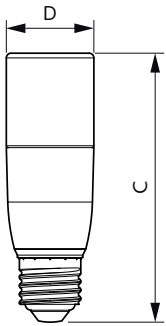

Temperature	
T-Case Maximum (Nom)	85 °C

Controls and Dimming	
Dimmable	No

Mechanical and Housing	
Bulb Finish	Frosted
Bulb Shape	Stick
Net Weight (Piece)	0.042 kg

Approval and Application	
Energy Efficiency Class	F
Energy Consumption kWh/1000 h	10 kWh
EPREL Registration Number	415169
CE mark	Yes

can it be used in closed luminaires	No
-------------------------------------	----

Product Data

Order product name	CorePro LED Stick ND 9.5-68W T38 E27 830
--------------------	---

Full product name	CorePro LED Stick ND 9.5-68W T38 E27 830
Full product code	871869681451200
Order code	929001901402
Material Nr. (12NC)	929001901402
Numerator - Quantity Per Pack	1
EAN/UPC - Product/Case	8718696814512
Numerator - Packs per outer box	10
EAN/UPC - Case	8718696814529

Dimensional drawing

Product	D	C
CorePro LED Stick ND 9.5-68W T38 E27 830	37.2 mm	114.3 mm

Photometric data

Spectral Power Distribution Colour - CorePro LED Stick ND 9.5-68W T38 E27 830

General uniform lighting - CorePro LED Stick ND 9.5-68W T38 E27 830