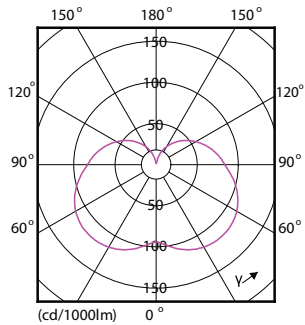

Dimensional drawing

Product	D	C
CorePro LED Stick ND 9.5-68W T38 E27 830	37.2 mm	114.3 mm

Photometric data

Spectral Power Distribution Colour - CorePro LED Stick ND 9.5-68W T38 E27 830

General uniform lighting - CorePro LED Stick ND 9.5-68W T38 E27 830

CorePro Plastic LED Specialties

Photometric data

Light Distribution Diagram - CorePro LED Stick ND 9.5-68W T38 E27 830

Lifetime

68W E27 Stick FR

Lumen Maintenance Diagram - CorePro LED Stick ND 9.5-68W T38 E27 830