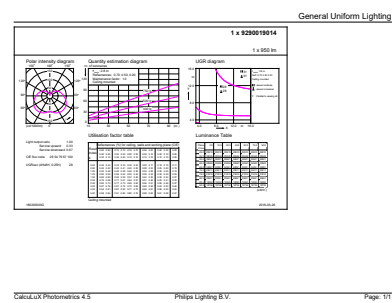

can it be used in closed luminaires	No
-------------------------------------	----

Product Data

Order product name	CorePro LED Stick ND 9.5-68W T38 E27 830
--------------------	---

Full product name	CorePro LED Stick ND 9.5-68W T38 E27 830
Full product code	871869681451200
Order code	929001901402
Material Nr. (12NC)	929001901402
Numerator - Quantity Per Pack	1
EAN/UPC - Product/Case	8718696814512
Numerator - Packs per outer box	10
EAN/UPC - Case	8718696814529

Dimensional drawing

Product	D	C
CorePro LED Stick ND 9.5-68W T38 E27 830	37.2 mm	114.3 mm

Photometric data

Spectral Power Distribution Colour - CorePro LED Stick ND 9.5-68W T38 E27 830

General uniform lighting - CorePro LED Stick ND 9.5-68W T38 E27 830

CorePro Plastic LED Specialties

Photometric data

Light Distribution Diagram - CorePro LED Stick ND 9.5-68W T38 E27 830

Lifetime

68W E27 Stick FR

Lumen Maintenance Diagram - CorePro LED Stick ND 9.5-68W T38 E27 830