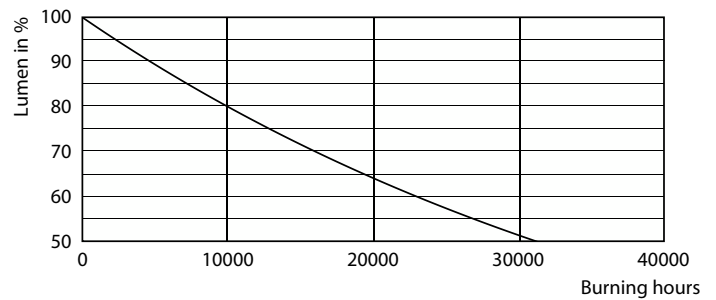

Light Technical	
Color Code	830 [CCT of 3000K]
Beam Angle (Nom)	240 degree(s)
Luminous Flux	950 lm
Color Designation	White (WH)
Correlated Color Temperature (Nom)	3000 K
Luminous Efficacy (rated) (Nom)	100.00 lm/W
Color Consistency	<6
Color rendering index (CRI)	80
LLMF At End Of Nominal Lifetime (Nom)	70 %
Photobiological safety according to EN 62471	RG1

Dimensional drawing

Product	D	C
CorePro LED Stick ND 9.5-68W T38 E27 830	37.2 mm	114.3 mm

Photometric data

Spectral Power Distribution Colour - CorePro LED Stick ND 9.5-68W T38 E27 830

General uniform lighting - CorePro LED Stick ND 9.5-68W T38 E27 830

CorePro Plastic LED Specialties

Photometric data

Light Distribution Diagram - CorePro LED Stick ND 9.5-68W T38 E27 830

Lifetime

68W E27 Stick FR

Lumen Maintenance Diagram - CorePro LED Stick ND 9.5-68W T38 E27 830