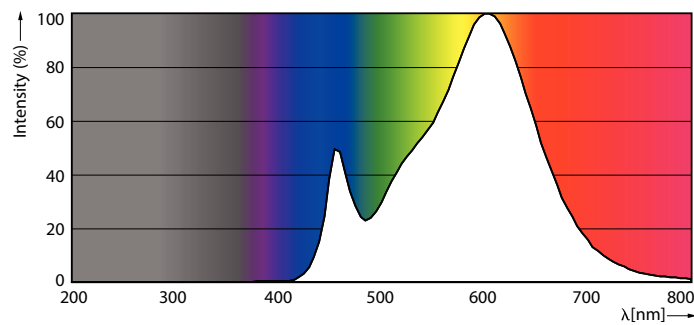

Photometric data

Spectral Power Distribution Colour - CorePro LED Stick ND 9.5-68W T38 E27 830