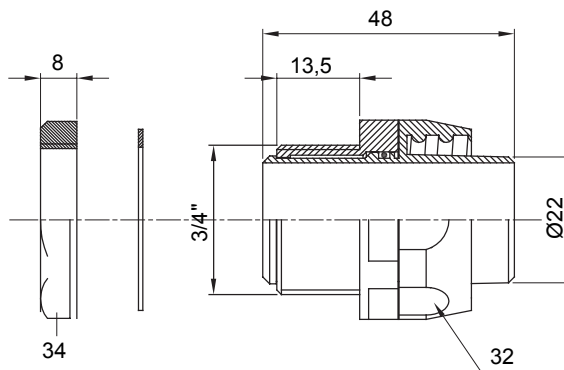

Straight and revolving coupling device for sheath with IP54 protection degree.

Colour	Grey RAL 7035	IP degree	IP54
GAS pitch	3/4"	Sheath Ø (mm)	22
Type	Revolving	Electrocod	210

### DIMENSIONAL