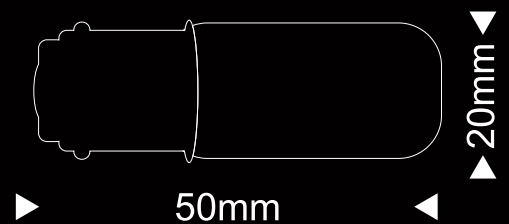

Strada Ștefan cel Mare 2/20,
Strășeni, Moldova

Strada Alexandru Ghica 148,
Alexandria, Romania

www.patronbulbs.com