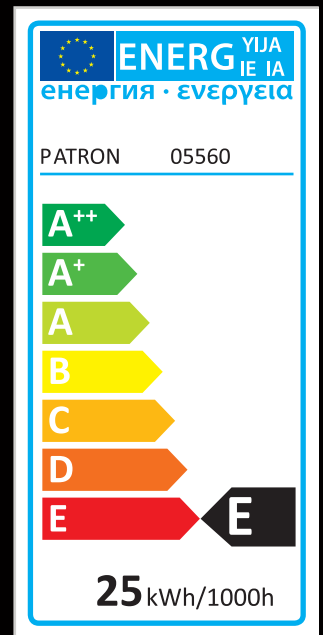

Strada Ștefan cel Mare 2/20,
Strășeni, Moldova

Strada Alexandru Ghica 148,
Alexandria, Romania

www.patronbulbs.com