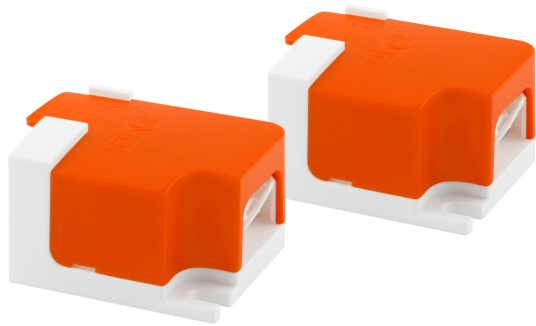

PRODUCT DATASHEET

DR AY ZB+DALI CLAMP DUO

LED DRIVER DALI Cable Clamp | Driver accessories kit for LED DRIVER DALI

TECHNICAL DATA

Dimensions & Weight

Width	76 mm
Height	32.0 mm
Product weight	26.8 g

Colors & materials

Product color	Orange/White
Body material	Plastic

Additional product data

Encapsulated	No
--------------	----

Certificates & Standards

Standards	Acc. to EN 61347-1 / Acc. to EN 61347-2-13 / Acc. to EN 55015 / Acc. to EN 61547 / Acc. to EN 61000-3-2 / Acc. to EN 62384
-----------	---

DOWNLOAD DATA

Documents and certificates	Document name
 Declarations of conformity	DR AY DALI-PFM CLAMP DUO

LOGISTICAL DATA

Product code	Packaging unit (Pieces/Unit)	Dimensions (length x width x height)	Gross weight	Volume
4058075483125	BAG 2			
4058075483132	Shipping box 20	181 mm x 141 mm x 110 mm	965.00 g	2.81 dm ³