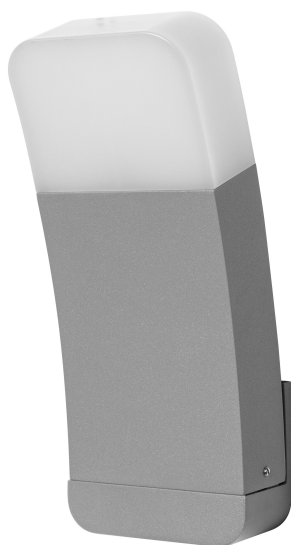

PRODUCT DATASHEET

SMART+ Wifi Curve Wall RGB + W

Smart+ Curve Multicolor | Luminaires with WiFi technology

Areas of application

- General illumination
- Gardens
- Patios, balconies

Product benefits

- Easy and quick installation
- Colorful garden lighting with smart and intelligent control options
- Combines the functionality of general lighting and mood lighting

Product features

- Controllable via LEDVANCE SMART+ App (with minimum Android 8.0 or iOS 14.0)
- Controllable via voice control available: Google Assistant or Amazon Alexa
- RGB color control, approx. 16 million color options adjustable
- Dimmable
- Color temperature: 3,000 K (Warm White)
- Network protocol: WiFi
- Type of protection: IP44

Dimensions & Weight

Length	93.00 mm
Width	100.00 mm
Height	248.00 mm
Product weight	950.00 g

SMART OUTD WIFI CURVE WALL
RGBW

Materials & Colors

Product color	Silver
Housing color	Silver
Body material	Aluminum
Cover material	Polycarbonate (PC)
Glow Wire Test according to IEC 60695-2-12	650 °C