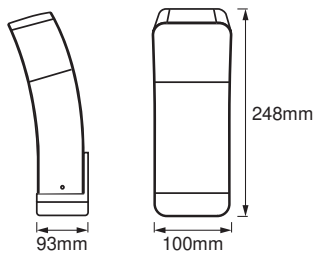

Photometrical data

Luminous flux	550 lm
Total luminous flux of contained light sources	850 lm
Luminous efficacy	58 lm/W
Color temperature	3000 K
Light color (designation)	RGBW
Color rendering index Ra	≥80
Standard deviation of color matching	< 6 sdc _m
Photobiological safety group acc. to EN62778	RG0
Photobiological safety group acc. to EN62471	RG0
Beam angle	260.00 °

Dimensions & Weight

Length	93.00 mm
Width	100.00 mm
Height	248.00 mm
Product weight	950.00 g

SMART OUTD WIFI CURVE WALL
RGBW

Materials & Colors

Product color	Silver
Housing color	Silver
Body material	Aluminum
Cover material	Polycarbonate (PC)
Glow Wire Test according to IEC 60695-2-12	650 °C