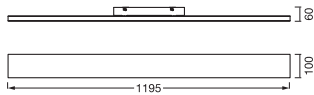

PLANON FRAMELESS 1200X100
35W 830

Materials & Colors

Product color	White
Housing color	White
Body material	Aluminum
Cover material	Polystyrene (PS)
Glow Wire Test according to IEC 60695-2-12	650 °C

Application & Mounting

Ambient temperature range	-20...+40 °C
Temperature range at storage	-20...+80 °C
Type of connection	Terminal, 2-Pole (L, N)
Type of protection	IP20
Protection class IK (shock resistance)	IK02
Dimmable	No
Mounting type	Surface
Mounting location	Ceiling
Application environment	Indoor
With light source	Yes

Lifespan

Lifespan L70/B50 at 25 °C	25000 h ¹⁾

¹⁾ t[h]: L70 / B50 @ 25 °C (Ta), t[h]: L80 / B10 @ 25 °C (Ta), t[h]: L90 / B10 @ 25 °C (Ta)

Certificates & Standards

Standards	CE / UKCA
Luminaire with limited surface temperature, "D sign"	No
Replaceable light source (EPREL)	Not replaceable

EQUIPMENT / ACCESSORIES