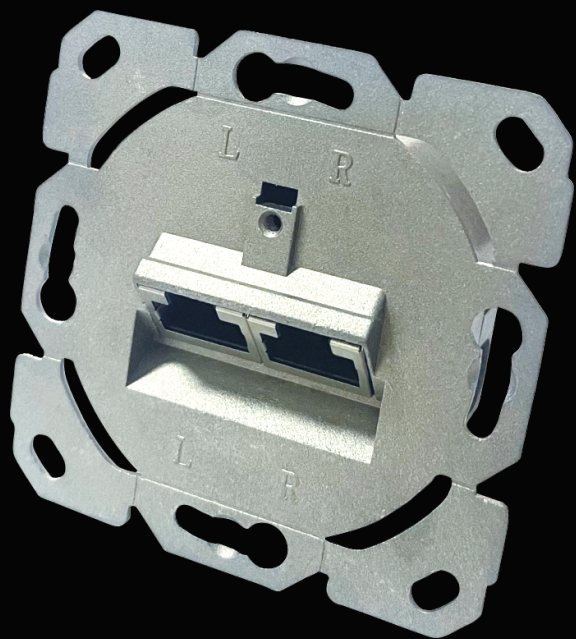

# THORGEON

SOCKETS

## CAT6A NETWORK SOCKET INSERT

10006

Manufactured in PRC

- BUILT-IN
- PORT
- 500MHz
- INDOOR

COMPATIBLE WITH MOST **GERMANY** BRANDS