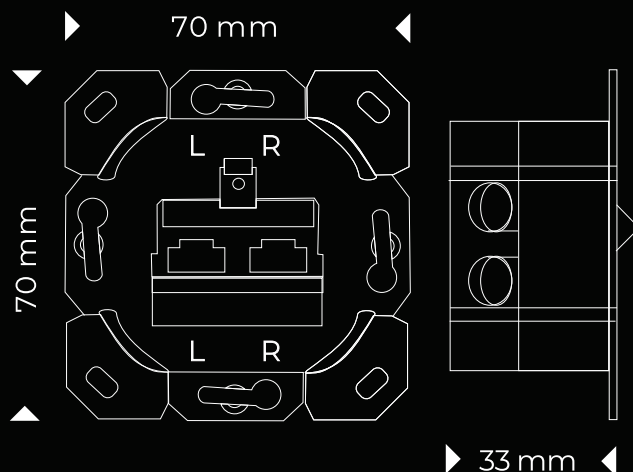

## CAT6A NETWORK SOCKET INSERT

10006

Manufactured in PRC

- BUILT-IN
- PORT
- 500MHz
- INDOOR

COMPATIBLE WITH MOST **GERMANY** BRANDS