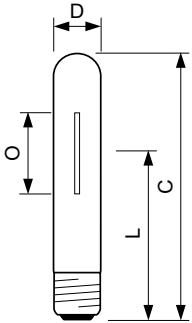

MASTER SON-T APIA Plus Xtra

MST SON-T APIA Plus Xtra 400W E40 1SL/12

High Pressure Sodium lamp with clear tubular outer bulb shape, high output and longest reliable lifetime

Warnings and Safety

- Control gear must include end-of-life protection (IEC60662, IEC 62035)
- HF gear must comply with Philips LDi guideline
- A lamp breaking is extremely unlikely to have any impact on your health. If a lamp breaks, ventilate the room for 30 minutes and remove the parts, preferably with gloves. Put them in a sealed plastic bag and take it to your local waste facilities for recycling. Do not use a vacuum cleaner.

Product data

Operating and Electrical		Luminous Efficacy (rated) (Nom)	140 lm/W
Power Consumption	397.0 W	Color rendering index (CRI)	-
Voltage (Nom)	98 V	Controls and Dimming	
Voltage (Nom)	98 V	Dimmable	Yes
General Information		Mechanical and Housing	
Cap-Base	E40 [E40]	Bulb Finish	Clear
Operating Position	UNIVERSAL [Any or Universal (U)]	Bulb Shape	T46 [T 46mm]
Flux measurement reference	Sphere	Approval and Application	
Light Technical		Mercury (Hg) Content (Max)	19.6 mg
Color Code	- [Not Specified]	Mercury (Hg) Content (Nom)	19.6 mg
Luminous Flux	55,400 lumen	Energy Consumption kWh/1000 h	397 kWh
Chromaticity Coordinate X (Nom)	0.535	EPREL Registration Number	473,378
Chromaticity Coordinate Y (Nom)	0.42		
Correlated Color Temperature (Nom)	2000 K		

Material number (12NC)	928150519227
Full product name	MST SON-T APIA Plus Xtra 400W E40 1SL/12
EAN/UPC - Case	8727900927429

Dimensional drawing

Product	D (max)	O	L	C (max)
MST SON-T APIA Plus Xtra 400W E40 1SL/12	48 mm	83 mm	175 mm	283 mm