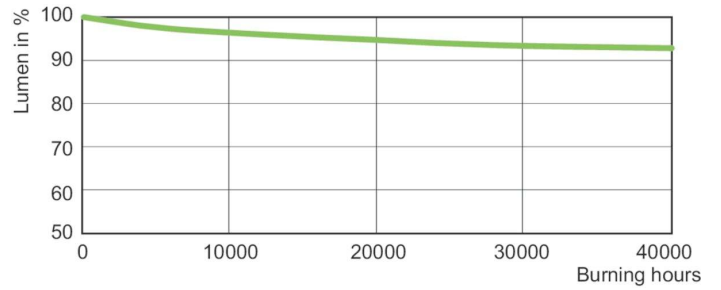

Product data

Operating and Electrical		Luminous Efficacy (rated) (Nom)	140 lm/W
Power Consumption	397.0 W	Color rendering index (CRI)	-
Voltage (Nom)	98 V	Controls and Dimming	
Voltage (Nom)	98 V	Dimmable	Yes
General Information		Mechanical and Housing	
Cap-Base	E40 [E40]	Bulb Finish	Clear
Operating Position	UNIVERSAL [Any or Universal (U)]	Bulb Shape	T46 [T 46mm]
Flux measurement reference	Sphere	Approval and Application	
Light Technical		Mercury (Hg) Content (Max)	19.6 mg
Color Code	- [Not Specified]	Mercury (Hg) Content (Nom)	19.6 mg
Luminous Flux	55,400 lumen	Energy Consumption kWh/1000 h	397 kWh
Chromaticity Coordinate X (Nom)	0.535	EPREL Registration Number	473,378
Chromaticity Coordinate Y (Nom)	0.42		
Correlated Color Temperature (Nom)	2000 K		

Photometric data

Light Distribution Diagram - MST SON-T APIA Plus Xtra 400W E40 1SL/12

Spectral Power Distribution Colour - MST SON-T APIA Plus Xtra 400W E40 1SL/12

MASTER SON-T APIA Plus Xtra

Lifetime

Life Expectancy Diagram - MST SON-T APIA Plus Xtra 400W E40 1SL/12