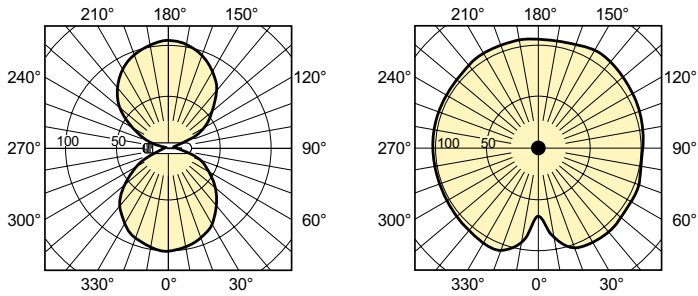

Photometric data

Light Distribution Diagram - MST SON-T APIA Plus Xtra 400W E40 1SL/12