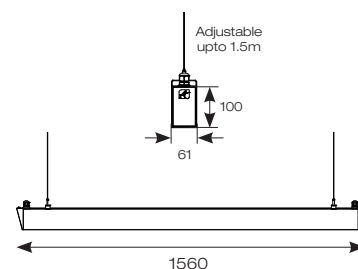

Otto Evo CCT Bi-directional Suspended Linear

- Architectural suspended linear for office, retail and educational applications
- Slim profile available in white, aluminium and black finishes
- Adjustable bracket system allows complete flexibility for mounting installation
- Specially designed diffuser allows installer quick access to wiring ensuring a quick and easy installation
- Selectable CCT between 3000K and 4000K output
- Supplied bi-directional light output as standard (directional only option can be selected if required)
- Suitable for individual or continuous suspension
- Die-Cast aluminium end caps
- Supplied c/w 1.5m suspension kit as standard