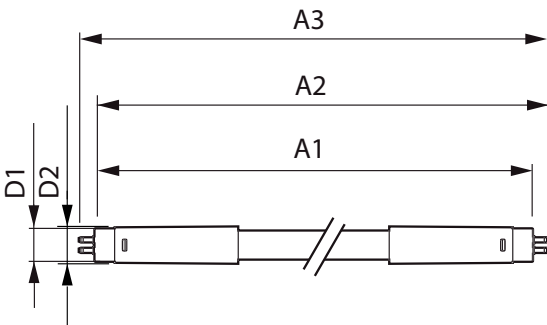

## Mechanical and housing

Bulb Finish	Frosted
Bulb Material	Glass
Product Length	600 mm
Bulb Shape	Tube, double-ended

## Product data

Full product code	871869978343300
Order product name	MASTER LEDtube 600mm HE 8W 830 T5
EAN/UPC - Product	8718699783433
Order code	929002420608
Numerator - Quantity Per Pack	1
Numerator - Packs per outer box	10
Material Nr. (12NC)	929002420608
Copy Net Weight (Piece)	0.250 kg

## Dimensional drawing

MASTER LEDtube 600mm HE 8W 830 T5

Product	D1	D2	A1	A2	A3
MASTER LEDtube 600mm HE 8W 830 T5	15.8 mm	19 mm	549 mm	556.1 mm	563.2 mm