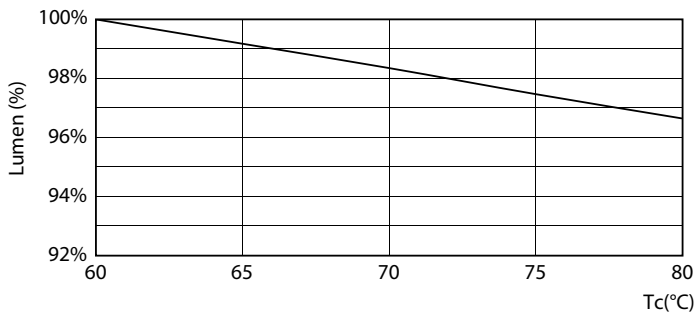

LEDtube 8W 50K LumenVsTc