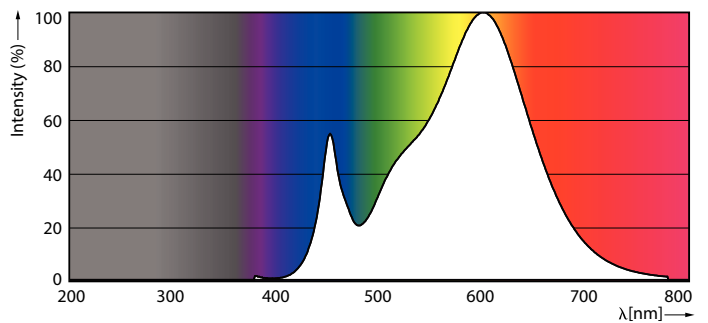

LEDtube MAS 8W G5 1000lm 830