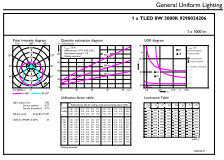

MASTER LEDtube Mains T5

Photometric data

© 2022 Philips Lighting B.V. Page 10

LEDtube MAS 8W G5 1000lm 830