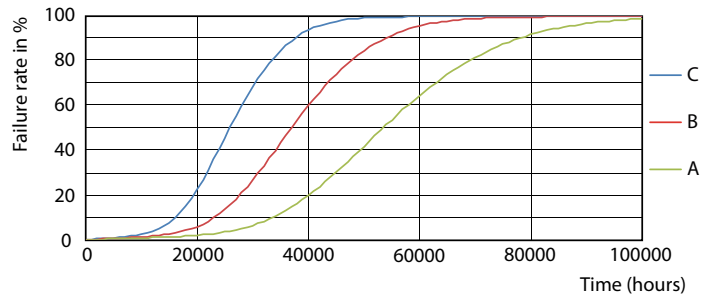

MASTER LEDtube Mains T5

Photometric data

© 2022 Philips Lighting B.V. Page 10

LEDtube MAS 8W G5 1000lm 830

Lifetime

Life Expectancy Diagram