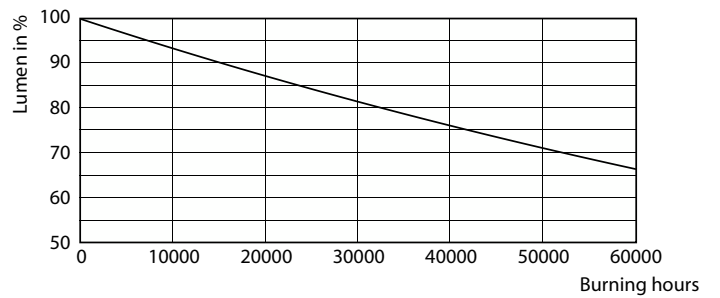

## Lifetime

Life Expectancy Diagram

LEDtube 8W 50K LumenVsTc

LEDtube 50K FailureRate-LED

Lumen Maintenance Diagram