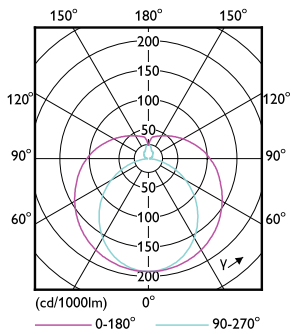

Photometric data

LEDtube MAS 8W G5 1000lm