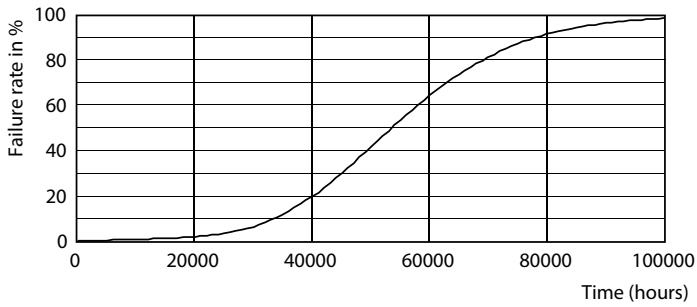

MASTER LEDtube Mains T5

Photometric data

© 2022 Philips Lighting B.V. Page 10

LEDtube MAS 8W G5 1000lm 830

Lifetime

Life Expectancy Diagram