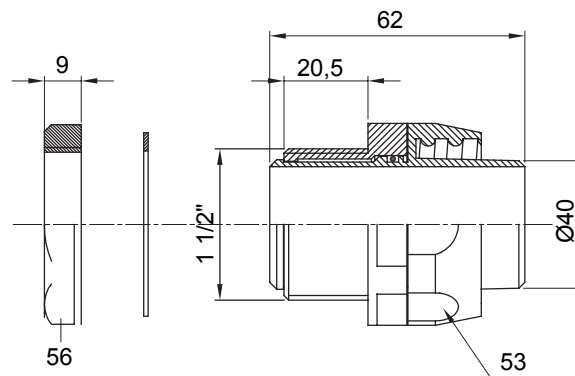

Product Data Sheet

DX54240

DF Range

Straight and revolving coupling device for sheath with IP54 protection degree.

Colour	Grey RAL 7035	IP degree	IP54
GAS pitch	1 1/2"	Sheath Ø (mm)	40
Type	Revolving	Electrocod	210

DIMENSIONAL

TECHNICAL SYMBOLOGY

IP

IP54

STANDARDS/APPROVALS