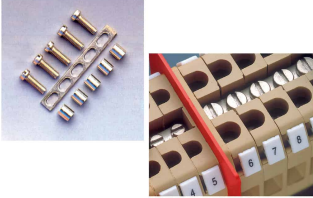

Screw and sleeves EXe for
cross-connection PMP02,PMP42,PMP58,DAS,FFS,FVS,RP,SCB

| | |
|-----------------------|--|
| Series | PMP-CPM |
| Code | CPX01 |
| Type | CPX/01 |
| HS code | 85389099 |
| TECHNICAL DATA | |
| Typology | Exe cross connection |
| Sub-typology | Exe screws and sleeves type CPX for PMP commoning bar |
| Colour | - |
| Package qty. | 25 |
| Material | Copper and brass |
| Correlations | CPX01, PMP02, PMP42, PMP58, DAS.4, FFS.4, FVS.4, RP.4, SCB.4 |

DESCRIZIONE DEL PRODOTTO

CPX/01 Screw
and sleeves EXe for cross-connection PMP02,PMP42,PMP58,DAS,FFS,FVS,RP,SCB