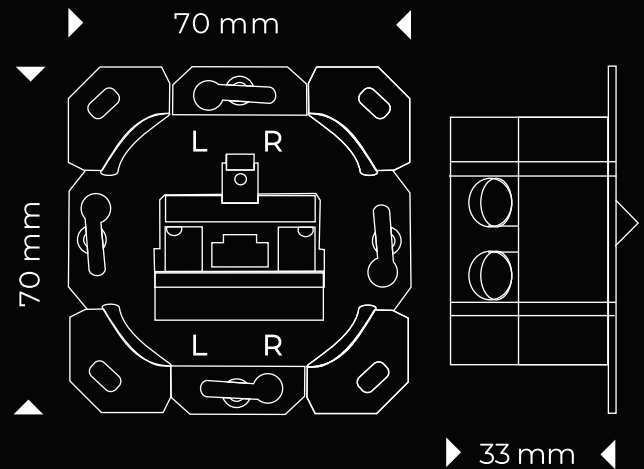

THORGEON

SOCKETS

CAT6A NETWORK SOCKET INSERT

10005

Manufactured in PRC

- BUILT-IN
- PORT
- 500MHz
- INDOOR

COMPATIBLE WITH MOST **GERMANY** BRANDS

THORGEON