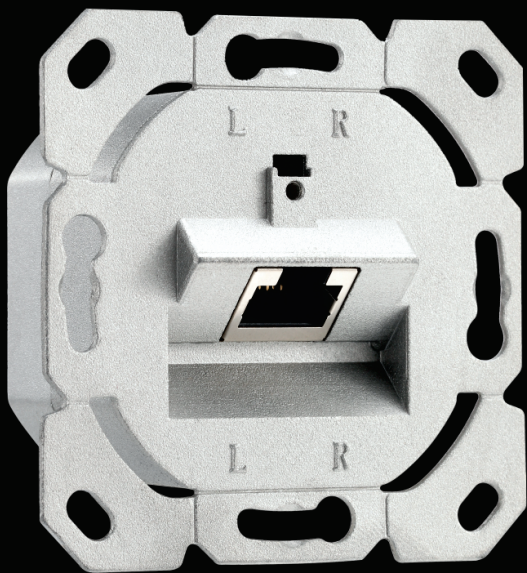

THORGEON

SOCKETS

CAT6A NETWORK SOCKET INSERT

10005

Manufactured in PRC

- BUILT-IN
- PORT
- 500MHz
- INDOOR

COMPATIBLE WITH MOST **GERMANY** BRANDS

THORGEON