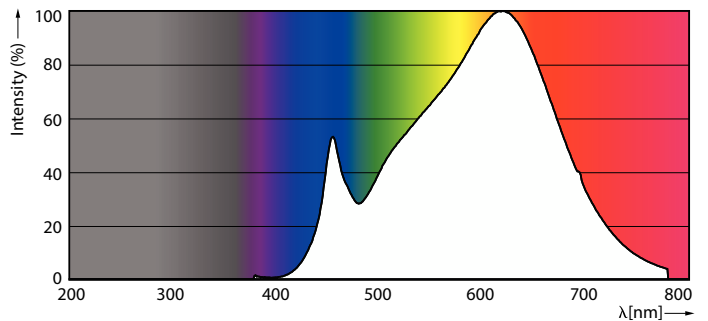

Product data

General Information		Luminous Flux in 90° Cone (Rated)	
Cap-Base	GU5.3		500 lm
Nominal lifetime	40,000 hour(s)	Photobiological safety according to EN 62471 RG1	
Switching Cycle	50,000	Operating and Electrical	
Lighting Technology	LED	Line Frequency	- Hz
Flux measurement reference	Narrow Cone	Input Frequency	- Hz
		Power Consumption	7.5 W
		Lamp Current (Nom)	720 mA
		Wattage Equivalent	43 W
		Starting Time (Nom)	0.5 s
		Warm-up time to 60% light	0.5 s
		Power Factor (Fraction)	0.7
		Voltage (Nom)	ac electronic 12 V
		Temperature	
		T-Case Maximum (Nom)	93 °C

Light Technical	
Color Code	930 [CCT of 3000K]
Beam Angle (Nom)	36 degree(s)
Luminous Flux	500 lm
Luminous Intensity (Nom)	1,550 cd
Color Designation	White (WH)
Correlated Color Temperature (Nom)	3000 K
Luminous Efficacy (rated) (Nom)	66 lm/W
Color Consistency	<3
Color rendering index (CRI)	92
LLMF At End Of Nominal Lifetime (Nom)	70 %

Dimensional drawing

Product	D	C
MAS LED ExpertColor 7.5-43W MR16 930 36D	50.5 mm	46 mm

Photometric data

Accent Lighting Spots - MAS LED ExpertColor 7.5-43W MR16 930 36D

Spectral Power Distribution Colour - MAS LED ExpertColor 7.5-43W MR16 930 36D