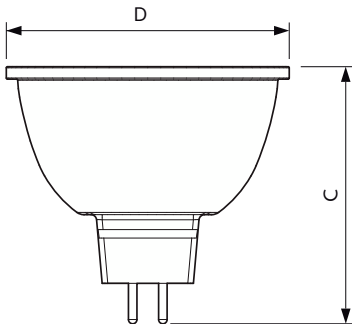

Dimensional drawing

Product	D	C
MAS LED ExpertColor 7.5-43W MR16 930 36D	50.5 mm	46 mm

Photometric data

Accent Lighting Spots - MAS LED ExpertColor 7.5-43W MR16 930 36D

Spectral Power Distribution Colour - MAS LED ExpertColor 7.5-43W MR16 930 36D