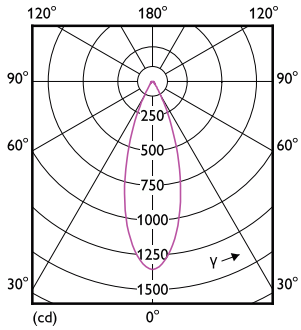

Light Technical	
Color Code	930 [CCT of 3000K]
Beam Angle (Nom)	36 degree(s)
Luminous Flux	500 lm
Luminous Intensity (Nom)	1,550 cd
Color Designation	White (WH)
Correlated Color Temperature (Nom)	3000 K
Luminous Efficacy (rated) (Nom)	66 lm/W
Color Consistency	<3
Color rendering index (CRI)	92
LLMF At End Of Nominal Lifetime (Nom)	70 %

Dimensional drawing

Product	D	C
MAS LED ExpertColor 7.5-43W MR16 930 36D	50.5 mm	46 mm

Photometric data

Accent Lighting Spots - MAS LED ExpertColor 7.5-43W MR16 930 36D

Spectral Power Distribution Colour - MAS LED ExpertColor 7.5-43W MR16 930 36D

MASTER LEDspot ExpertColor LV

Photometric data

Light Distribution Diagram - MAS LED ExpertColor 7.5-43W MR16 930 36D

Lifetime

Life Expectancy Diagram

Lumen Maintenance Diagram - MAS LED ExpertColor 7.5-43W MR16 930 36D