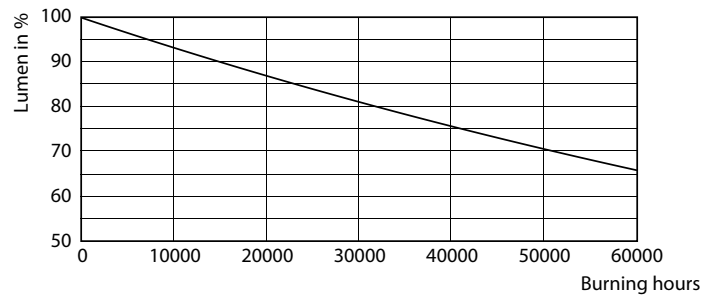

Lumen Maintenance Diagram - TForce LED Road 120-68W E40 740