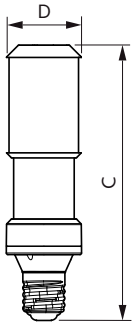

## Dimensional drawing

Product	D	C
TForce LED Road 120-68W E40 740	71 mm	262 mm