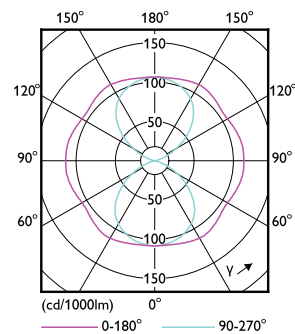

## Dimensional drawing

Product	D	C
TForce LED Road 120-68W E40 740	71 mm	262 mm

## Photometric data

Spectral Power Distribution Colour - TForce LED Road 120-68W E40 740

Light Distribution Diagram - TForce LED Road 120-68W E40 740