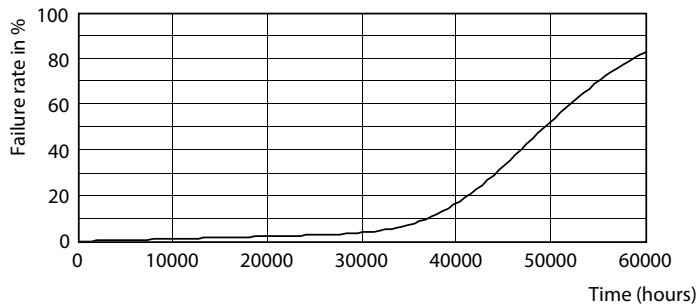

MASTER - LED HID SON-T

Photometric data

© 2023 Philips Lighting B.V. Page 11

Lifetime

Life Expectancy Diagram - TForce LED Road 120-68W E40 740