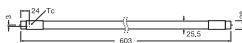

Light technical data

Beam angle	190 °
Warm-up time (60 %)	< 2.00 s
Starting time	< 0.5 s

Dimensions & Weight

Overall length	603.00 mm
Diameter	27.80 mm
Tube diameter	25,5 mm
Maximum diameter	28 mm
Product weight	131.00 g