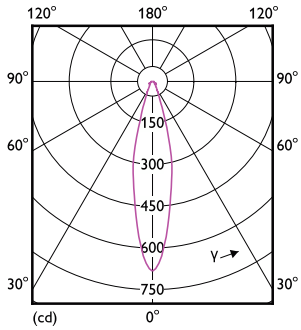

Dimensional drawing

Product	D	C
MAS ExpertColor 10.8-50W 930 AR111 24D	111 mm	61 mm

Photometric data

Spectral Power Distribution Colour - MAS ExpertColor 10.8-50W 930 AR111 24D

Accent Lighting Spots - MAS ExpertColor 10.8-50W 930 AR111 24D

MASTER LEDspot ExpertColor AR111

Photometric data

Light Distribution Diagram - MAS ExpertColor 10.8-50W 930 AR111 24D

Lifetime

Life Expectancy Diagram

Lumen Maintenance Diagram - MAS ExpertColor 10.8-50W 930 AR111 24D