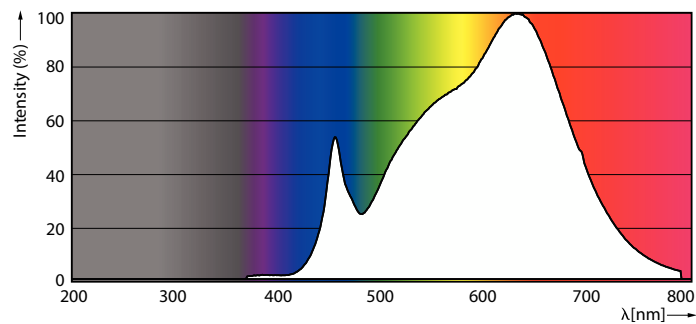

Product data

General Information	
Cap-Base	G53
Nominal lifetime	40,000 hour(s)
Switching Cycle	50,000
Lighting Technology	LED
Flux measurement reference	Narrow Cone
Light Technical	
Color Code	930 [CCT of 3000K]
Beam Angle (Nom)	24 degree(s)
Luminous Flux	620 lm
Luminous Intensity (Nom)	3,200 cd
Color Designation	White (WH)
Correlated Color Temperature (Nom)	3000 K
Luminous Efficacy (rated) (Nom)	57 lm/W
Color Consistency	<4
Color rendering index (CRI)	95
LLMF At End Of Nominal Lifetime (Nom)	70 %

Application Conditions

can it be used in closed luminaires	No
-------------------------------------	----

Product Data

Order product name	MAS ExpertColor 10.8-50W 930 AR111 24D
Full product name	MAS ExpertColor 10.8-50W 930 AR111 24D
Full product code	871951433399400
Order code	929003043602
Material Nr. (12NC)	929003043602
Numerator - Quantity Per Pack	1
EAN/UPC - Product/Case	8719514333994
Numerator - Packs per outer box	6
EAN/UPC - Case	8719514334007

Dimensional drawing

Product	D	C
MAS ExpertColor 10.8-50W 930 AR111 24D	111 mm	61 mm

Photometric data

Spectral Power Distribution Colour - MAS ExpertColor 10.8-50W 930 AR111 24D

Accent Lighting Spots - MAS ExpertColor 10.8-50W 930 AR111 24D