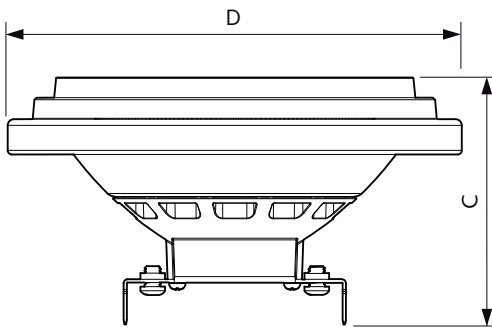

Dimensional drawing

Product	D	C
MAS ExpertColor 10.8-50W 930 AR111 24D	111 mm	61 mm

Photometric data

Spectral Power Distribution Colour - MAS ExpertColor 10.8-50W 930 AR111 24D

Accent Lighting Spots - MAS ExpertColor 10.8-50W 930 AR111 24D