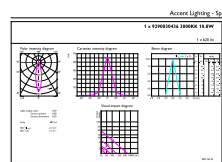

Application Conditions

can it be used in closed luminaires	No
-------------------------------------	----

Product Data

Order product name	MAS ExpertColor 10.8-50W 930 AR111 24D
Full product name	MAS ExpertColor 10.8-50W 930 AR111 24D
Full product code	871951433399400
Order code	929003043602
Material Nr. (12NC)	929003043602
Numerator - Quantity Per Pack	1
EAN/UPC - Product/Case	8719514333994
Numerator - Packs per outer box	6
EAN/UPC - Case	8719514334007

Dimensional drawing

Product	D	C
MAS ExpertColor 10.8-50W 930 AR111 24D	111 mm	61 mm

Photometric data

Spectral Power Distribution Colour - MAS ExpertColor 10.8-50W 930 AR111 24D

Accent Lighting Spots - MAS ExpertColor 10.8-50W 930 AR111 24D