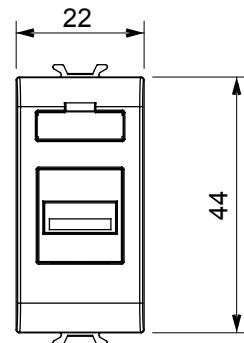

Product Data Sheet

GW14459

CHORUSMART - Domestic range

Wide range of control devices, sockets for power supply (conforming to national and international standards) signal pick-up, climate control, comfort management, technical alarm signalling and emergency lighting management. The ChoruSmart modular devices are available in five colours, glossy white, satin white, natural beige, satin black and lacquered titanium and in various sizes from 1/2, 1, 2 and 3 modules. Thanks to the mounting supports for rectangular, square and round boxes, endless combinations can be created with the ChoruSmart range of plates.

Category	Socket-outlet	Description	USB socket-outlet
Colour	Glossy Titanium	No. modules	1
Electrocod	3720	Material	Technopolymer

DIMENSIONAL

STANDARDS/APPROVALS