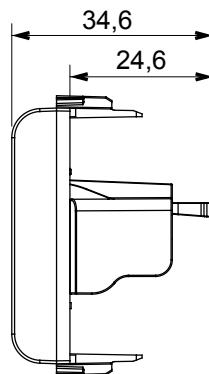

Product Data Sheet

GW14459

CHORUSMART - Domestic range

Wide range of control devices, sockets for power supply (conforming to national and international standards) signal pick-up, climate control, comfort management, technical alarm signalling and emergency lighting management. The ChoruSmart modular devices are available in five colours, glossy white, satin white, natural beige, satin black and lacquered titanium and in various sizes from 1/2, 1, 2 and 3 modules. Thanks to the mounting supports for rectangular, square and round boxes, endless combinations can be created with the ChoruSmart range of plates.

Category	Socket-outlet	Description	USB socket-outlet
Colour	Glossy Titanium	No. modules	1
Electrocod	3720	Material	Technopolymer

DIMENSIONAL

STANDARDS/APPROVALS