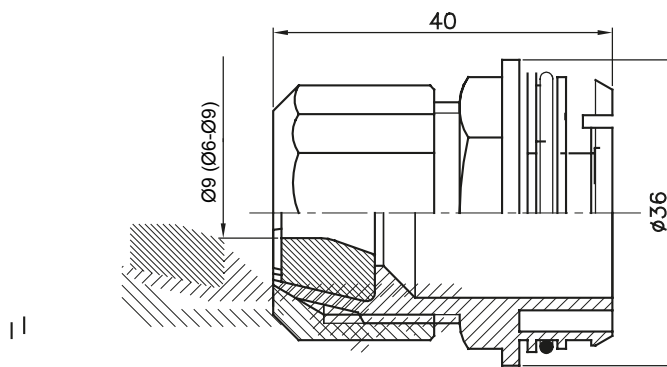

Routing components for rigid protective conduits with IP40 and IP67 protection degree.

Colour	Grey RAL 7035	Characteristics	Halogen free
For cables Ø (mm)	6-9	Electrocod	21221

DIMENSIONAL

TECHNICAL SYMBOLOGY