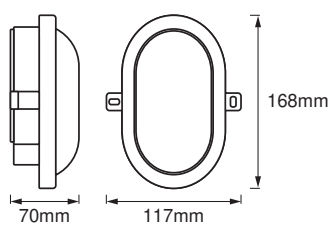

Product features

- Bright and functional outdoor LED luminaires
- Type of protection: IP54

TECHNICAL DATA

Electrical data

Nominal wattage	6.00 W
Nominal voltage	220...240 V
Mains frequency	50...60 Hz
Nominal current	52.000 mA
Power factor λ	> 0.5
Protection class	II
Operating mode	Mains voltage

Photometrical data

Luminous flux	420 lm
Total luminous flux of contained light sources	600 lm
Luminous efficacy	76 lm/W
Color temperature	4000 K
Light color (designation)	Cool White
Color rendering index Ra	≥ 80
Beam angle	120 °

Dimensions & Weight

Length	117.00 mm
Width	168.00 mm
Height	70.00 mm
Product weight	175.00 g

LED BULKHEAD 6W

Materials & Colors

Product color	Black
---------------	-------

Housing color	Black
Body material	Polycarbonate (PC)
Cover material	Acrylonitrile butadiene styrene (ABS)
Mercury content	0.0 mg

LOGISTICAL DATA

Product code	Packaging unit (Pieces/Unit)	Dimensions (length x width x height)	Gross weight	Volume
4058075271647	Folding box 1	78 mm x 124 mm x 177 mm	202.00 g	1.71 dm ³
4058075271654	Shipping box 8	327 mm x 263 mm x 196 mm	1924.00 g	16.86 dm ³