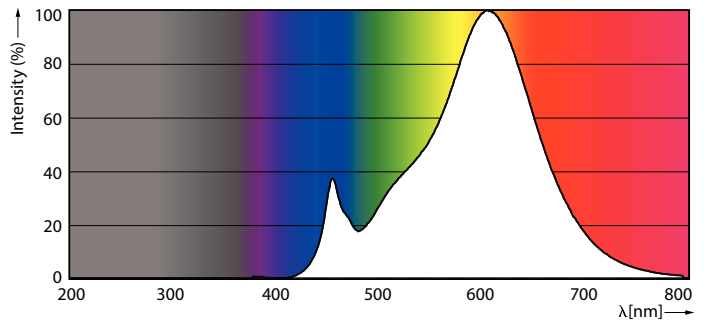

CorePro LEDcapsule MV 25W G9 827 Capsule