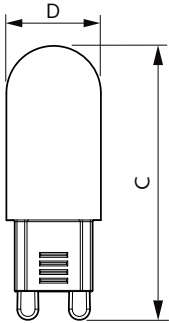

CorePro LEDcapsule MV

Product Data

Full product code	871869671392100
Order product name	CorePro LEDcapsule ND 1.9-25W G9 827
EAN/UPC - Product	8718696713921
Order code	929001323802
Numerator - Quantity Per Pack	1

Numerator - Packs per outer box	12
Material Nr. (12NC)	929001323802
Net Weight (Piece)	0.012 kg

Dimensional drawing

G9 230V 2.5W-25W 204lm 2700K G9 Non-Dim

Product	D	C
CorePro LEDcapsule ND 1.9-25W G9 827	16.5 mm	48 mm