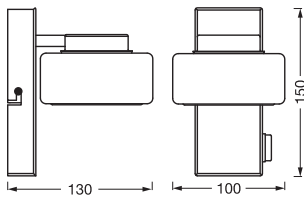

### Photometrical data

Luminous flux	350 lm
Total luminous flux of contained light sources	435 lm
Luminous efficacy	64 lm/W
Color temperature	3000 ... 4000 K
Reference control setting of contained light source (Kelvin)	3000 K
Light color (designation)	Warm White / Cool White
Color rendering index Ra	> 80
Standard deviation of color matching	$\leq 6$ sdc <sub>m</sub>
Flickering metric (Pst LM)	$\leq 1.0$
Stroboscope effect metric (SVM)	$\leq 0.4$
Photobiological safety group acc. to EN62778	RG0
Photobiological safety group acc. to EN62471	RG0
Beam angle	115 °

### Dimensions & Weight

Length	100.00 mm
Width	130.00 mm
Height	150.00 mm

Product weight	350.00 g
----------------	----------

ORBIS FLAME 5.5W CLICKCCT  
IP44