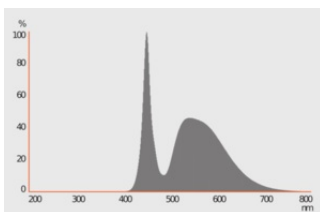

PRODUCT DATASHEET

VALUE CLAS A 60 8 W/6500 K E27

LED CLASSIC A V | LED lamps, classic bulb shape

Areas of application

- Domestic applications
- General illumination
- Outdoor use in suitable outdoor luminaires only

Photometrical data

Luminous flux	806 lm
Luminous efficacy	100 lm/W
Lumen main.fact.at end of nom.life time	0.93
Light color (designation)	Cool Daylight
Color temperature	6500 K
Color rendering index Ra	80
Light color	865
Standard deviation of color matching	≤ 6 sdc _m
Flickering metric (Pst LM)	1
Stroboscope effect metric (SVM)	0.9

LISO spectral power distribution
6500K CRI80 v2

Light technical data

Beam angle	150 °
Warm-up time (60 %)	< 0.50 s
Starting time	< 0.5 s

Dimensions & Weight

Overall length	107.00 mm
Diameter	60.00 mm
Maximum diameter	60 mm
Product weight	22.00 g