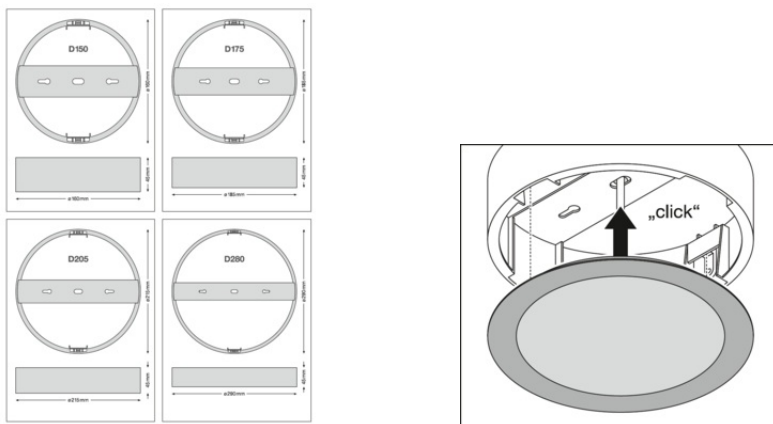

Documents and certificates	Document name
User instruction / safety instructions	DOWNLIGHT SLIM ALU FRAME
Legal information	Safety Insert G11207793

LOGISTICAL DATA

Product code	Packaging unit (Pieces/Unit)	Dimensions (length x width x height)	Gross weight	Volume
4099854476051	Folding box 1	53 mm x 298 mm x 300 mm	465.00 g	4.74 dm³
4099854476068	Shipping box 6	334 mm x 311 mm x 324 mm	3241.00 g	33.66 dm³

The mentioned product code describes the smallest quantity unit which can be ordered. One shipping unit can contain one or more single products. When placing an order, for the quantity please enter single or multiples of a shipping unit.

ADDITIONAL CATALOG INFORMATION

DISCLAIMER

Subject to change without notice. Errors and omission excepted. Always make sure to use the most recent release.