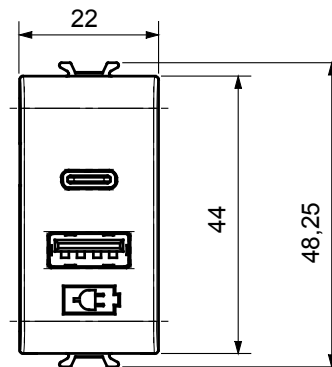

DIMENSIONAL