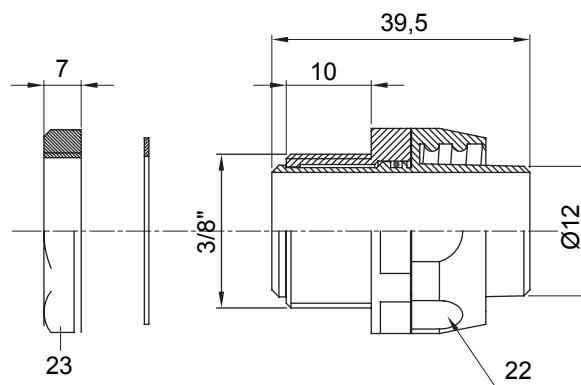

Straight and revolving coupling device for sheath with IP54 protection degree.

Colour	Grey RAL 7035	IP degree	IP54
GAS pitch	3/8"	Sheath Ø (mm)	12
Type	Revolving	Electrocod	210

### DIMENSIONAL