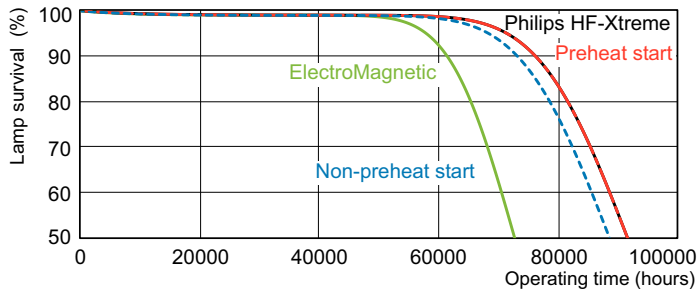

MASTER TL-D Xtreme

Lifetime

Life Expectancy Diagram - MASTER TL-D Xtreme 36W/840 SLV

Lumen Maintenance Diagram - MASTER TL-D Xtreme 36W/840 SLV