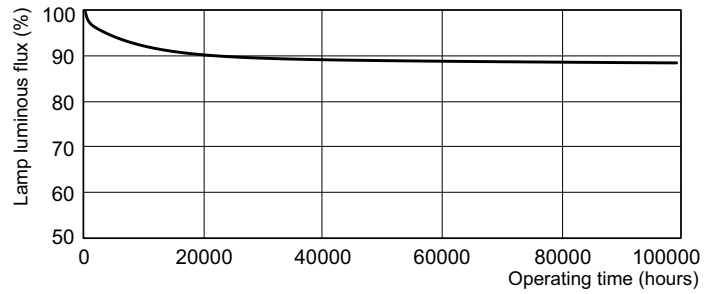

Product data

General Information		Operating and Electrical	
Cap-Base	G13 [Medium Bi-Pin Fluorescent]	Power Consumption	36.4 W
Flux measurement reference	Sphere	Lamp Current (Nom)	0.430 A
Light Technical		Controls and Dimming	
Color Code	840 [CCT of 4000K]	Dimmable	Yes
Luminous Flux	3,200 lumen	Mechanical and Housing	
Color Designation	Cool White (CW)	Bulb Shape	T8 [26 mm (T8)]
Chromaticity Coordinate X (Nom)	0.38	Approval and Application	
Chromaticity Coordinate Y (Nom)	0.38	Mercury (Hg) Content (Max)	3 mg
Correlated Color Temperature (Nom)	4000 K	Mercury (Hg) Content (Nom)	3.0 mg
Luminous Efficacy (rated) (Nom)	90 lm/W	Energy Consumption kWh/1000 h	37 kWh
Color rendering index (CRI)	82		

Photometric data

Spectral Power Distribution Colour - MASTER TL-D Xtreme 36W/840 SLV

Lifetime

Life Expectancy Diagram - MASTER TL-D Xtreme 36W/840 SLV

Life Expectancy Diagram - MASTER TL-D Xtreme 36W/840 SLV

MASTER TL-D Xtreme

Lifetime

Life Expectancy Diagram - MASTER TL-D Xtreme 36W/840 SLV

Lumen Maintenance Diagram - MASTER TL-D Xtreme 36W/840 SLV