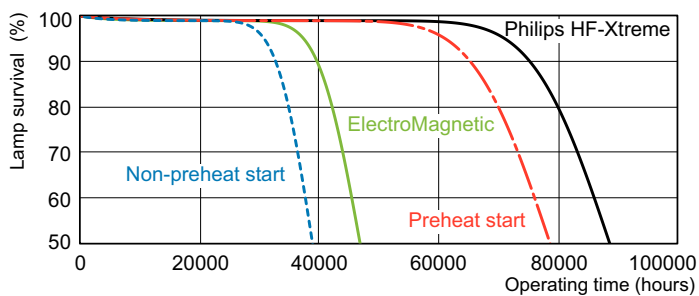

Photometric data

Spectral Power Distribution Colour - MASTER TL-D Xtreme 36W/840 SLV

Lifetime

Life Expectancy Diagram - MASTER TL-D Xtreme 36W/840 SLV

Life Expectancy Diagram - MASTER TL-D Xtreme 36W/840 SLV