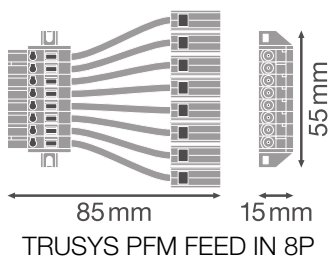

### Product features

- Feed-In 5 and 8 poles connector

TECHNICAL DATA

Dimensions & Weight

Length	85 mm
Width	55.0 mm
Height	15.0 mm
Product weight	34.6 g

Materials & Colors

Product color	Silver
---------------	--------