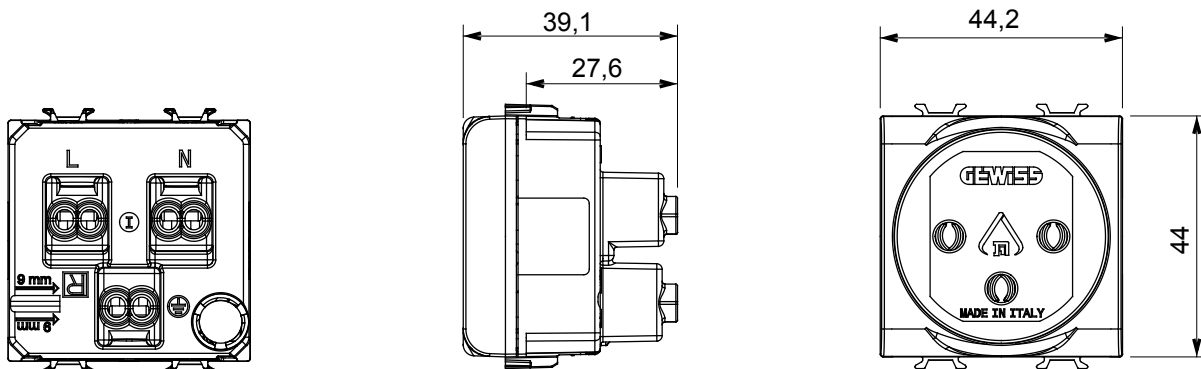

DIMENSIONAL

TECHNICAL SYMBOLOGY

STANDARDS/APPROVALS