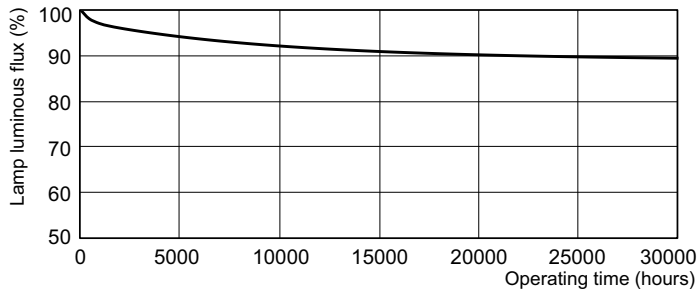

Dimensional drawing

Product	D (max)	A (max)	B (max)	B (min)	C (max)
MASTER TL-D Super 80 15W/830 SLV/25	28 mm	437.4 mm	444.5 mm	442.1 mm	451.6 mm

Photometric data

Spectral Power Distribution Colour - MASTER TL-D Super 80 15W/830 SLV/25

Lifetime

Life Expectancy Diagram - MASTER TL-D Super 80 15W/830 SLV/25

Life Expectancy Diagram - MASTER TL-D Super 80 15W/830 SLV/25

MASTER TL-D Super 80

Lifetime

Lumen Maintenance Diagram - MASTER TL-D Super 80 15W/830 SLV/25