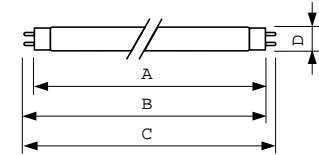

Product data

General Information		Lamp Current (Nom)		0.340 A
Cap-Base	G13 [Medium Bi-Pin Fluorescent]	Controls and Dimming		
Flux measurement reference	Sphere	Dimmable	Yes	
Light Technical		Mechanical and Housing		
Color Code	830 [CCT of 3000K]	Bulb Shape	T8 [26 mm (T8)]	
Luminous Flux	1,000 lumen	Approval and Application		
Color Designation	Warm White (WW)	Mercury (Hg) Content (Nom)	1.7 mg	
Chromaticity Coordinate X (Nom)	0.44	Energy Consumption kWh/1000 h	16 kWh	
Chromaticity Coordinate Y (Nom)	0.403	EPREL Registration Number	423,407	
Correlated Color Temperature (Nom)	3000 K	Product Data		
Luminous Efficacy (rated) (Nom)	67 lm/W	Full product code	871150070279140	
Color rendering index (CRI)	82	Order product name	MASTER TL-D Super 80 15W/830 SLV/25	
Operating and Electrical		Order code	927922283014	
Power Consumption	15.5 W			

Dimensional drawing

Product	D (max)	A (max)	B (max)	B (min)	C (max)
MASTER TL-D Super 80 15W/830 SLV/25	28 mm	437.4 mm	444.5 mm	442.1 mm	451.6 mm

Photometric data

Spectral Power Distribution Colour - MASTER TL-D Super 80 15W/830 SLV/25