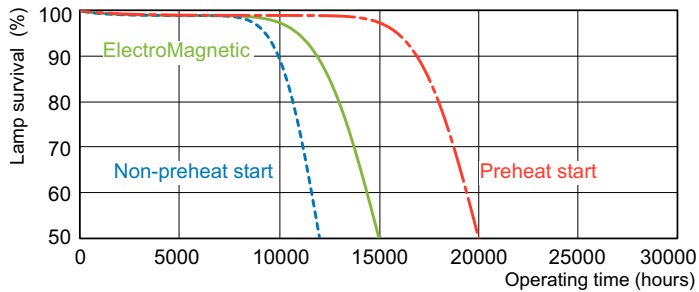

Lifetime

Life Expectancy Diagram - MASTER TL-D Super 80 15W/830 SLV/25