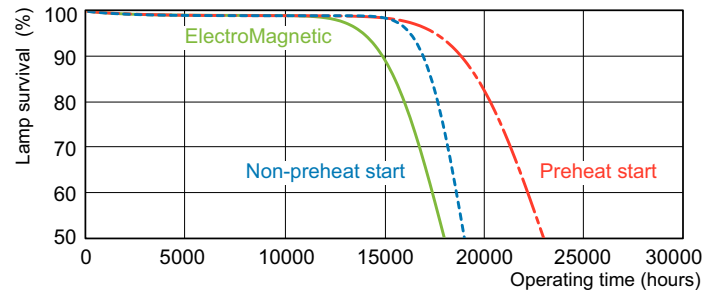

Life Expectancy Diagram - MASTER TL-D Super 80 15W/830 SLV/25