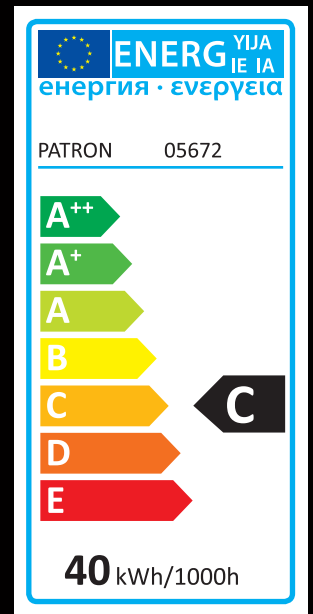

POWER
40W

LUMENS
400

230V

PAR16

E14

2000h

5000

100%
0%

36°