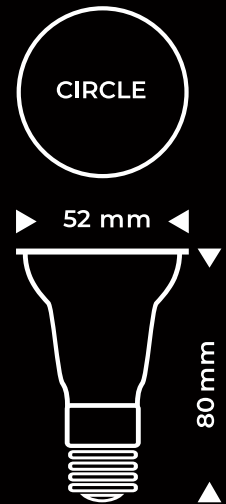

## GLASS REFLECTOR LAMP

05672

Manufactured in PRC

POWER  
40W

LUMENS  
400

230V

PAR16

E14

2000h

5000

100%  
0%

36°

Strada Ștefan cel Mare 2/20,  
Strășeni, Moldova

Strada Alexandru Ghica 148,  
Alexandria, Romania

[www.patronbulbs.com](http://www.patronbulbs.com)