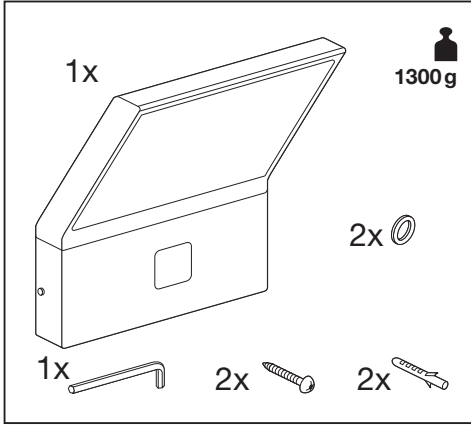

ENDURA® STYLE WALL WIDE SENSOR

	EAN	W	lm Light Source	lm Output	K	°C	V~	mA	Hz	DF	▽(°)	
ENDURA STYLEWALL WIDE SENSOR 12W DG	4058075205666	11.5	900	750	3000	-20...+40	220-240	80	50/60	>0.7	106	15000

	EAN	This product contains a light source of energy efficiency class	Contained Light Source
ENDURA STYLEWALL WIDE SENSOR 12W DG	4058075205666	F	