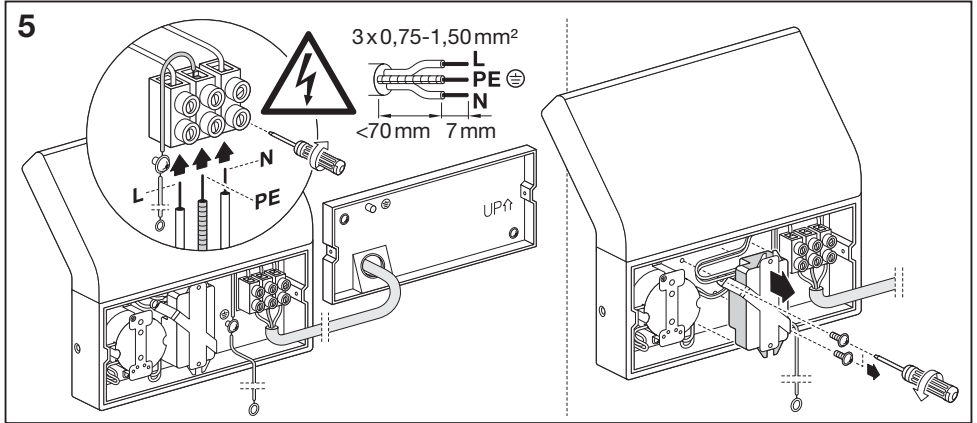

ENDURA® STYLE WALL WIDE SENSOR

	EAN	W	lm Light Source	lm Output	K	°C	V~	mA	Hz	DF	▽(°)	
ENDURA STYLEWALL WIDE SENSOR 12W DG	4058075205666	11.5	900	750	3000	-20...+40	220-240	80	50/60	>0.7	106	15000

	EAN	This product contains a light source of energy efficiency class	Contained Light Source
ENDURA STYLEWALL WIDE SENSOR 12W DG	4058075205666	F	