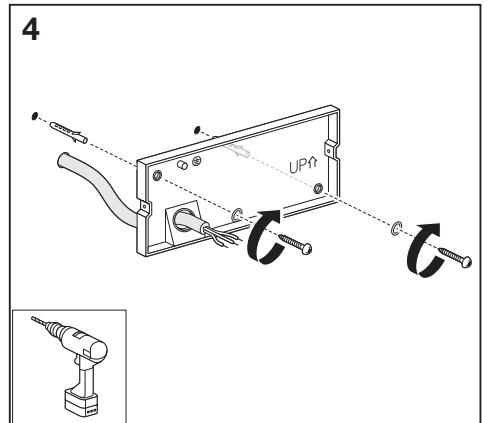

ENDURA® STYLE WALL WIDE SENSOR

	EAN	W	lm Light Source	lm Output	K	°C	V~	mA	Hz	DF	▽(°)	
ENDURA STYLEWALL WIDE SENSOR 12W DG	4058075205666	11.5	900	750	3000	-20...+40	220-240	80	50/60	>0.7	106	15000

	EAN	This product contains a light source of energy efficiency class	Contained Light Source
ENDURA STYLEWALL WIDE SENSOR 12W DG	4058075205666	F	