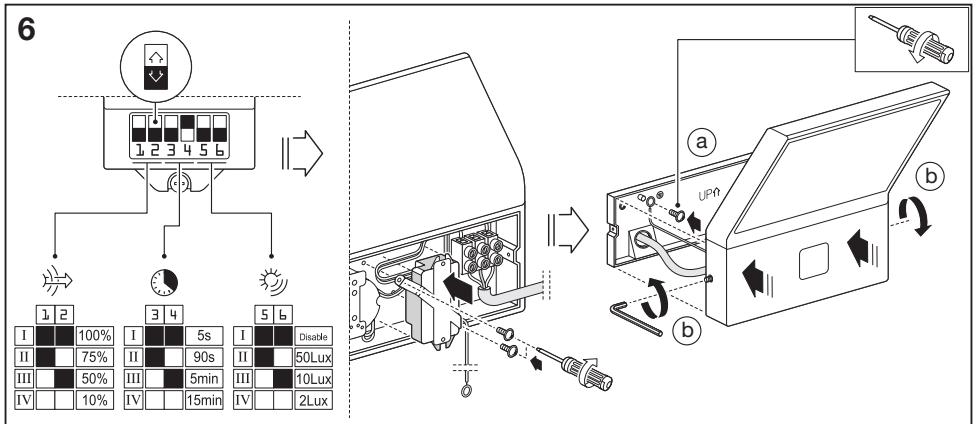

ENDURA® STYLE WALL WIDE SENSOR

	EAN	W	lm Light Source	lm Output	K	°C	V~	mA	Hz	DF	▽(°)	
ENDURA STYLEWALL WIDE SENSOR 12W DG	4058075205666	11.5	900	750	3000	-20...+40	220-240	80	50/60	>0.7	106	15000

	EAN	This product contains a light source of energy efficiency class	Contained Light Source
ENDURA STYLEWALL WIDE SENSOR 12W DG	4058075205666	F	