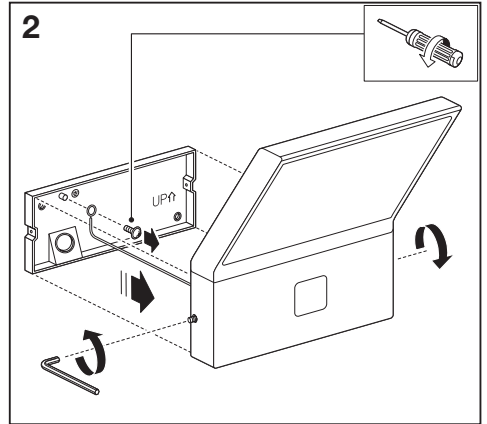

ENDURA® STYLE WALL WIDE SENSOR

	EAN	W	lm Light Source	lm Output	K	°C	V~	mA	Hz	DF	▽(°)	
ENDURA STYLEWALL WIDE SENSOR 12W DG	4058075205666	11.5	900	750	3000	-20...+40	220-240	80	50/60	>0.7	106	15000

	EAN	This product contains a light source of energy efficiency class	Contained Light Source
ENDURA STYLEWALL WIDE SENSOR 12W DG	4058075205666	F	