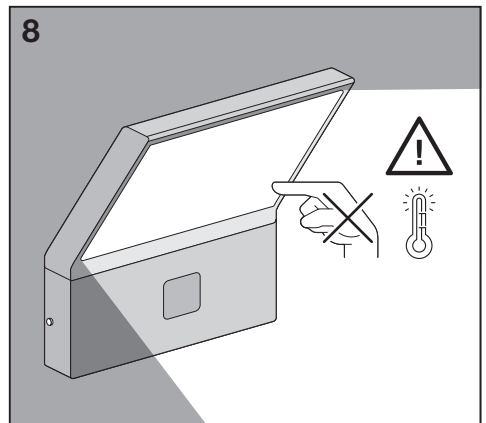

ENDURA® STYLE WALL WIDE SENSOR

	EAN	W	lm Light Source	lm Output	K	°C	V~	mA	Hz	DF	▽(°)	
ENDURA STYLEWALL WIDE SENSOR 12W DG	4058075205666	11.5	900	750	3000	-20...+40	220-240	80	50/60	>0.7	106	15000

	EAN	This product contains a light source of energy efficiency class	Contained Light Source
ENDURA STYLEWALL WIDE SENSOR 12W DG	4058075205666	F	