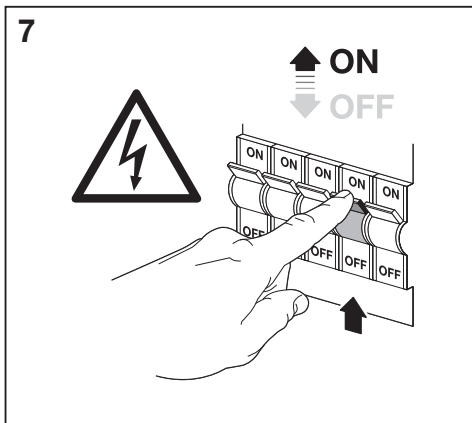

ENDURA® STYLE WALL WIDE SENSOR

	EAN	W	lm Light Source	lm Output	K	°C	V~	mA	Hz	DF	▽(°)	
ENDURA STYLEWALL WIDE SENSOR 12W DG	4058075205666	11.5	900	750	3000	-20...+40	220-240	80	50/60	>0.7	106	15000

	EAN	This product contains a light source of energy efficiency class	Contained Light Source
ENDURA STYLEWALL WIDE SENSOR 12W DG	4058075205666	F	