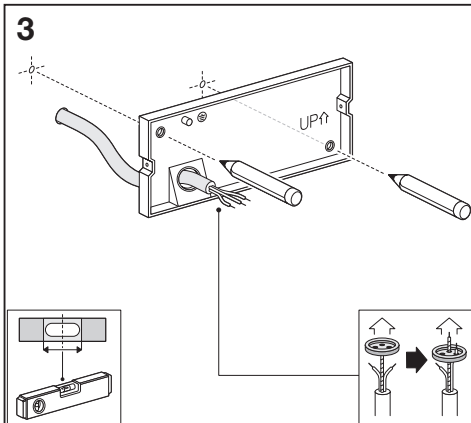

ENDURA® STYLE WALL WIDE SENSOR

	EAN	W	lm Light Source	lm Output	K	°C	V~	mA	Hz	DF	▽(°)	
ENDURA STYLEWALL WIDE SENSOR 12W DG	4058075205666	11.5	900	750	3000	-20...+40	220-240	80	50/60	>0.7	106	15000

	EAN	This product contains a light source of energy efficiency class	Contained Light Source
ENDURA STYLEWALL WIDE SENSOR 12W DG	4058075205666	F	