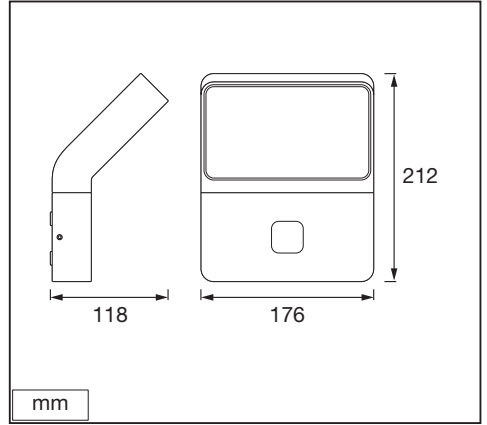

ENDURA® STYLE WALL WIDE SENSOR

	EAN	W	lm Light Source	lm Output	K	°C	V~	mA	Hz	DF	▽(°)	
ENDURA STYLEWALL WIDE SENSOR 12W DG	4058075205666	11.5	900	750	3000	-20...+40	220-240	80	50/60	>0.7	106	15000

	EAN	This product contains a light source of energy efficiency class	Contained Light Source
ENDURA STYLEWALL WIDE SENSOR 12W DG	4058075205666	F	