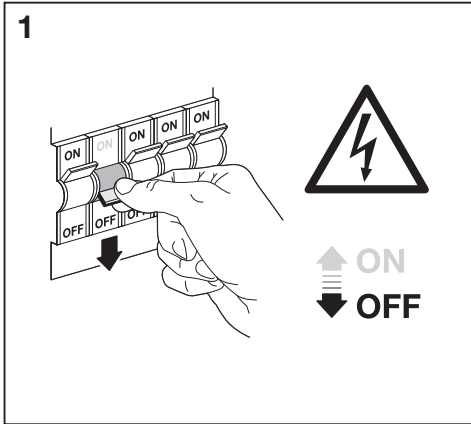

ENDURA® STYLE WALL WIDE SENSOR

	EAN	W	lm Light Source	lm Output	K	°C	V~	mA	Hz	DF	▽(°)	
ENDURA STYLEWALL WIDE SENSOR 12W DG	4058075205666	11.5	900	750	3000	-20...+40	220-240	80	50/60	>0.7	106	15000

	EAN	This product contains a light source of energy efficiency class	Contained Light Source
ENDURA STYLEWALL WIDE SENSOR 12W DG	4058075205666	F	