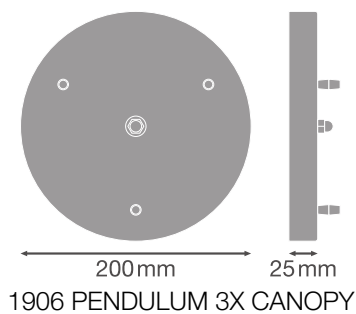

Product benefits

- Ceiling mounting accessory to combine up to three PenduLum luminaires

TECHNICAL DATA

Electrical data

Nominal voltage	220...240 V
Mains frequency	50/60 Hz
Operating mode	Mains voltage

Dimensions & Weight

Diameter	200,0 mm
Height	25.0 mm
Product weight	525.00 g

Materials & Colors

Product color	Black
---------------	-------

Application & Mounting

Ambient temperature range	-20...+40 °C
---------------------------	--------------

LOGISTICAL DATA

Product code	Packaging unit (Pieces/Unit)	Dimensions (length x width x height)	Gross weight	Volume
4058075274488	Folding box 1	74 mm x 206 mm x 238 mm	623.00 g	3.63 dm ³
4058075274495	Shipping box 4	309 mm x 216 mm x 254 mm	2680.00 g	16.95 dm ³