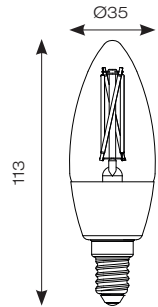

Connected by  
**WiZ**

INPUT	HERTZ	TEMP	LIFETIME (HRS)	CRI	IP
220/240V	50/60Hz	-20°C to 45°C	15,000	Ra 90	IP20

CODE	DESCRIPTION	WATTAGE	CCT	LUMENS	TRADE
AOCTOW/C37/TW/AMB/E14	C37 - Amber - E14	4.9W	2000K-5000K	370lm	£34.35
AOCTOW/C37/TW/CL/E14	C37 - Clear - E14			470lm	£33.55