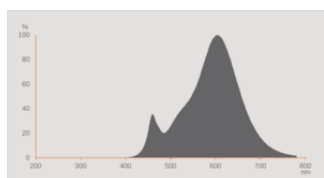

PRODUCT DATASHEET

LED VALUE CLAS A 150 19 W/2700 K E27

LED VALUE CLASSIC A | LED lamps, classic bulb shape

Areas of application

- Domestic applications
- General illumination
- Outdoor use in suitable outdoor luminaires only

Photometrical data

Luminous flux	2452 lm
Nominal useful luminous flux 90°	2452 lm
Luminous efficacy	129 lm/W
Lumen main.fact.at end of nom.life time	0.70
Light color (designation)	Warm White
Color temperature	2700 K
Color rendering index Ra	≥80
Light color	827
Standard deviation of color matching	≤6 sdcn
Rated LLMF at 6,000 h	0.80
Flickering metric (Pst LM)	≤1
Stroboscope effect metric (SVM)	≤0.9

LISO spectral power distribution
2700K CRI80 v1

Light technical data

Beam angle	200 °
Warm-up time (60 %)	0.50 s
Starting time	< 0.5 s

Dimensions & Weight

Overall length	129.00 mm
Diameter	68.00 mm
Maximum diameter	68 mm
Product weight	89.00 g